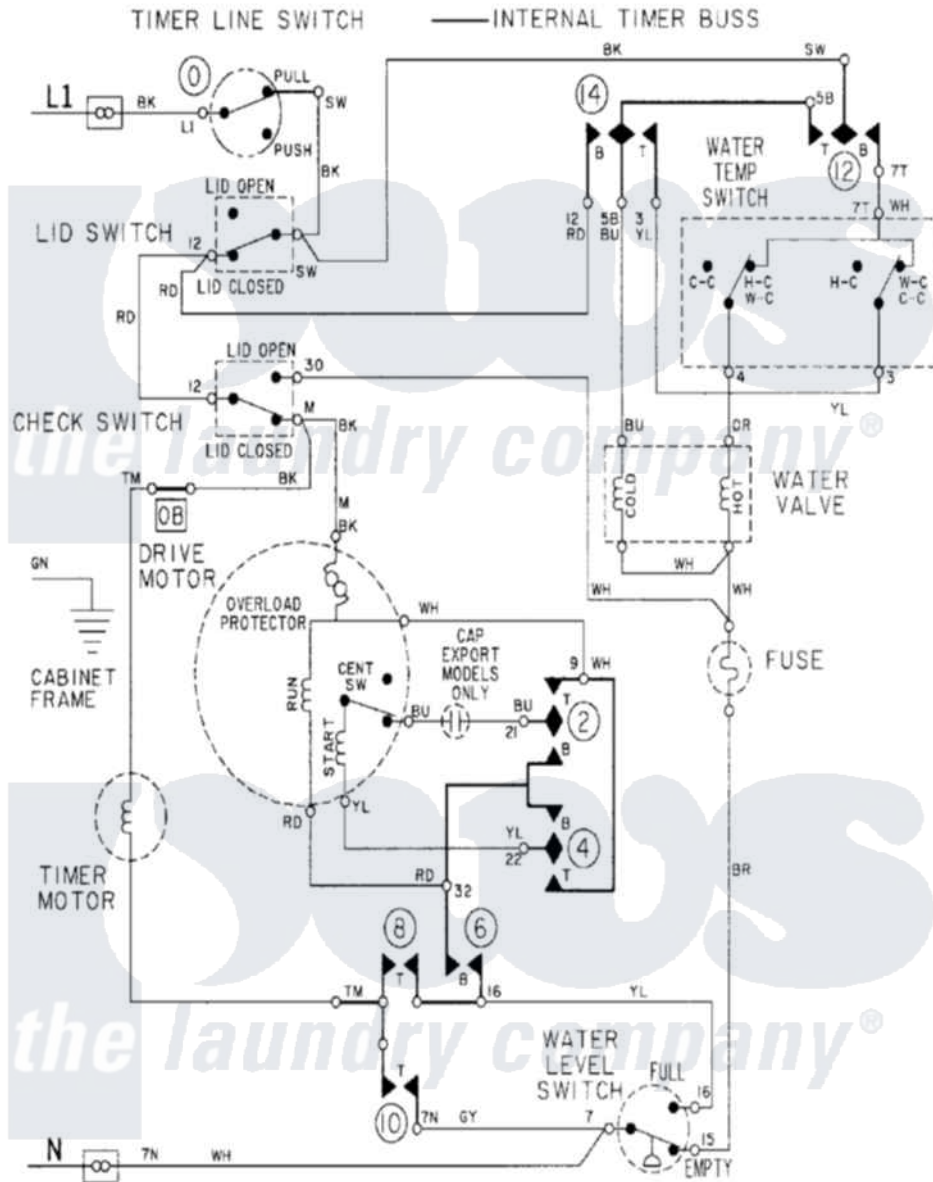

Maytag LAT9304DAM 08 - WIRING INFORMATION-LAT9304DAX

Maytag [Residential Maytag LAT9304DAM Washer Parts](#) Parts Diagram 08 - WIRING INFORMATION-LAT9304DAX

[Click on the part number to view part](#)

Item	Original Part Number	Replaced By	Status	Part Description
NI	15001005		Not Available	WIRING INFORMATION