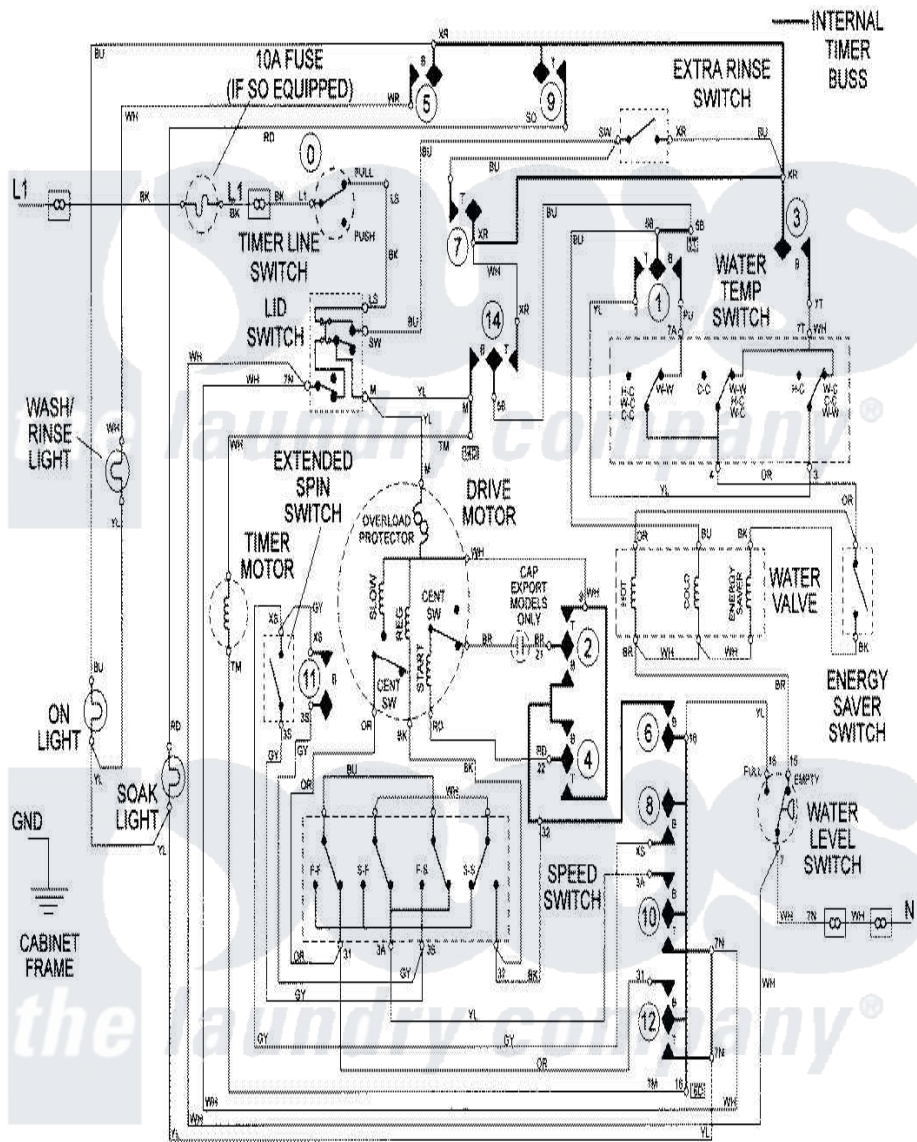

Maytag LAT9306AKM 09 - WIRING INFO (LAT9806DAM) (SERIES 10)

Maytag Residential Maytag LAT9306AKM Washer Parts Diagram 09 - WIRING INFO (LAT9806DAM) (SERIES 10)

[Click on the part number to view part](#)

Item	Original Part Number	Replaced By	Status	Part Description
NI	15002103		Not Available	WIRING INFORMATION