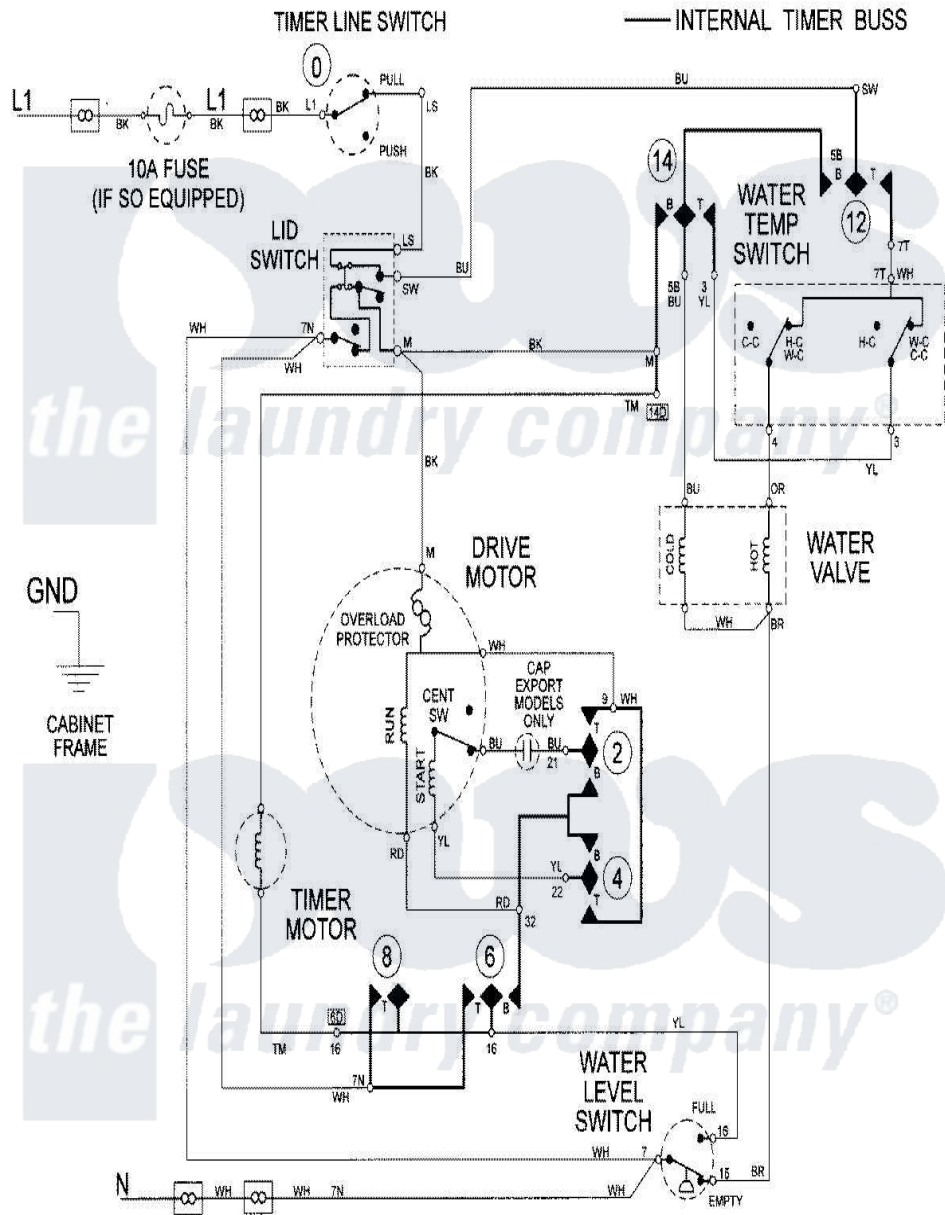

Maytag LAT9306DAM 08 - WIRING INFO (LAT9306DAM/AKQ/DAQ)(SER 10)

Maytag Residential Maytag LAT9306DAM Washer Parts Parts Diagram 08 - WIRING INFO (LAT9306DAM/AKQ/DAQ)(SER 10)
 Click on the part number to view part

Item	Original Part Number	Replaced By	Status	Part Description
NI	15002089		Not Available	WIRING INFORMATION