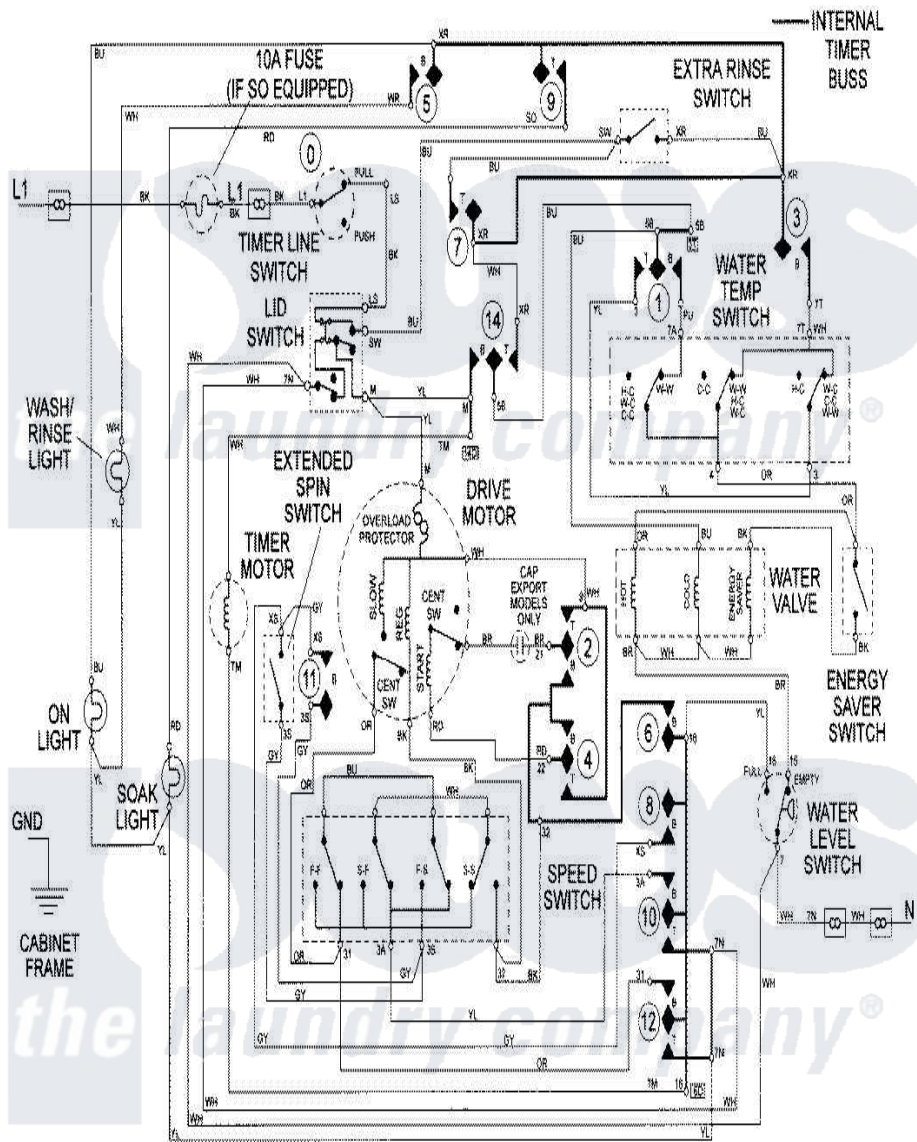

Maytag LAT9306DAQ 09 - WIRING INFO (LAT9806DAM) (SERIES 10)

Maytag Residential Maytag LAT9306DAQ Washer Parts Diagram 09 - WIRING INFO (LAT9806DAM) (SERIES 10)

[Click on the part number to view part](#)

Item	Original Part Number	Replaced By	Status	Part Description
NI	15002103		Not Available	WIRING INFORMATION