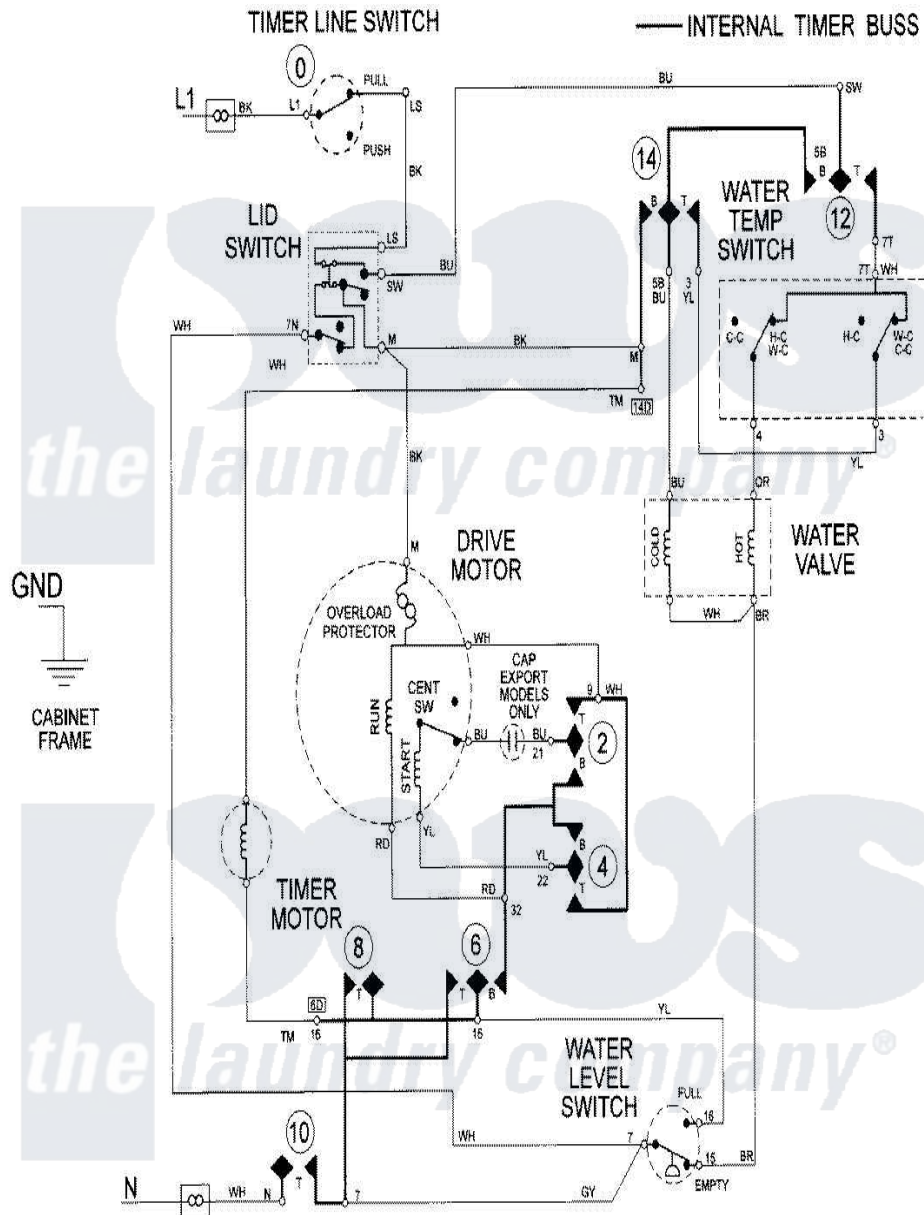

Maytag LAT9316ABM 08 - WIRING INFORMATION

Maytag [Residential Maytag LAT9316ABM Washer Parts](#) Parts Diagram 08 - WIRING INFORMATION
 Click on the part number to view part

Item	Original Part Number	Replaced By	Status	Part Description
NI	15002090		Not Available	WIRING INFORMATION