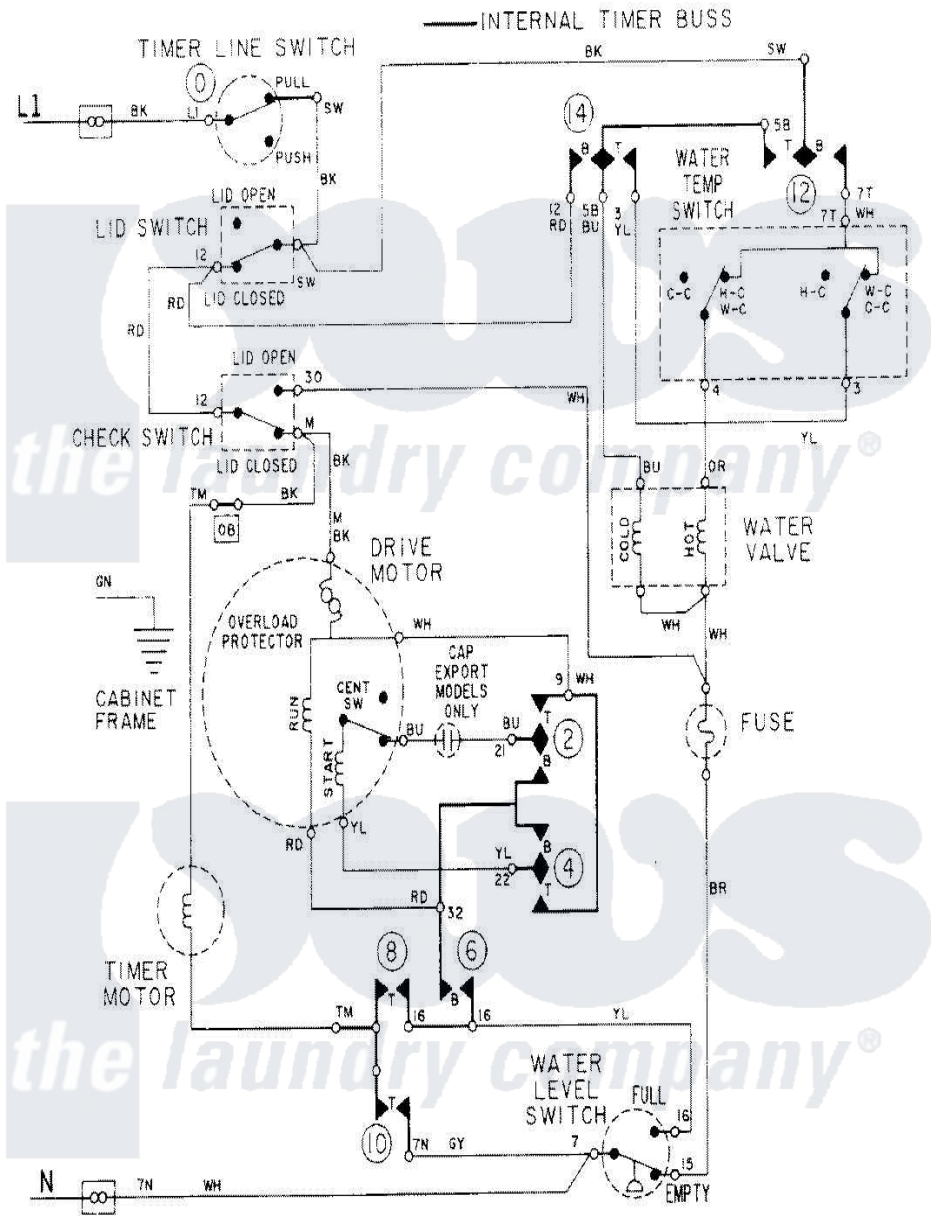

Maytag LAT9334AAE 08 - WIRING INFORMATION

Maytag Residential Maytag LAT9334AAE Washer Parts Parts Diagram 08 - WIRING INFORMATION
 Click on the part number to view part

| Item | Original Part Number | Replaced By | Status | Part Description |
|------|----------------------|-------------|---------------|--------------------|
| NI | 15001088 | | Not Available | WIRING INFORMATION |