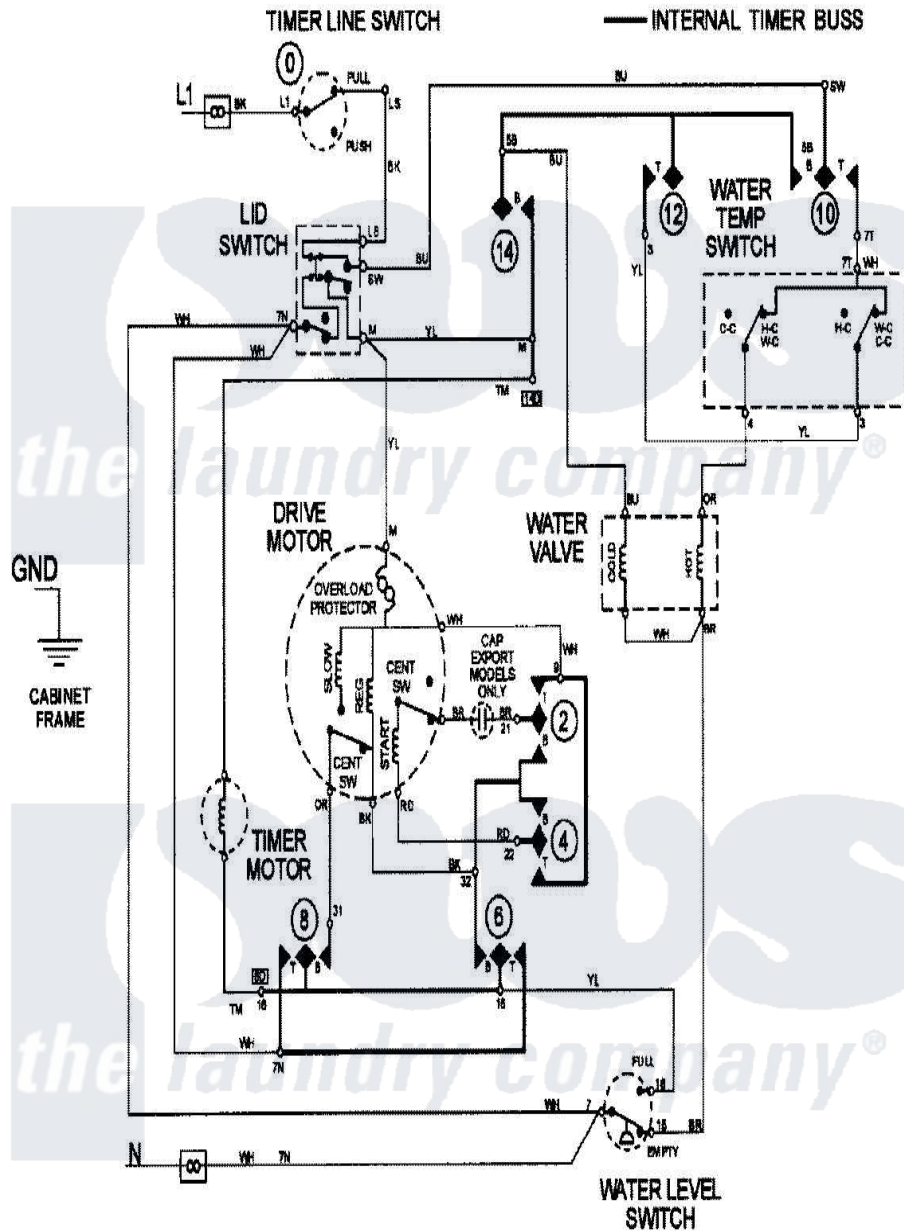

Maytag LAT9356AAM 08 - WIRING INFORMATION

Maytag [Residential Maytag LAT9356AAM Washer Parts](#) Parts Diagram 08 - WIRING INFORMATION
 Click on the part number to view part

Item	Original Part Number	Replaced By	Status	Part Description
NI	15002410		Not Available	WIRING INFORMATION