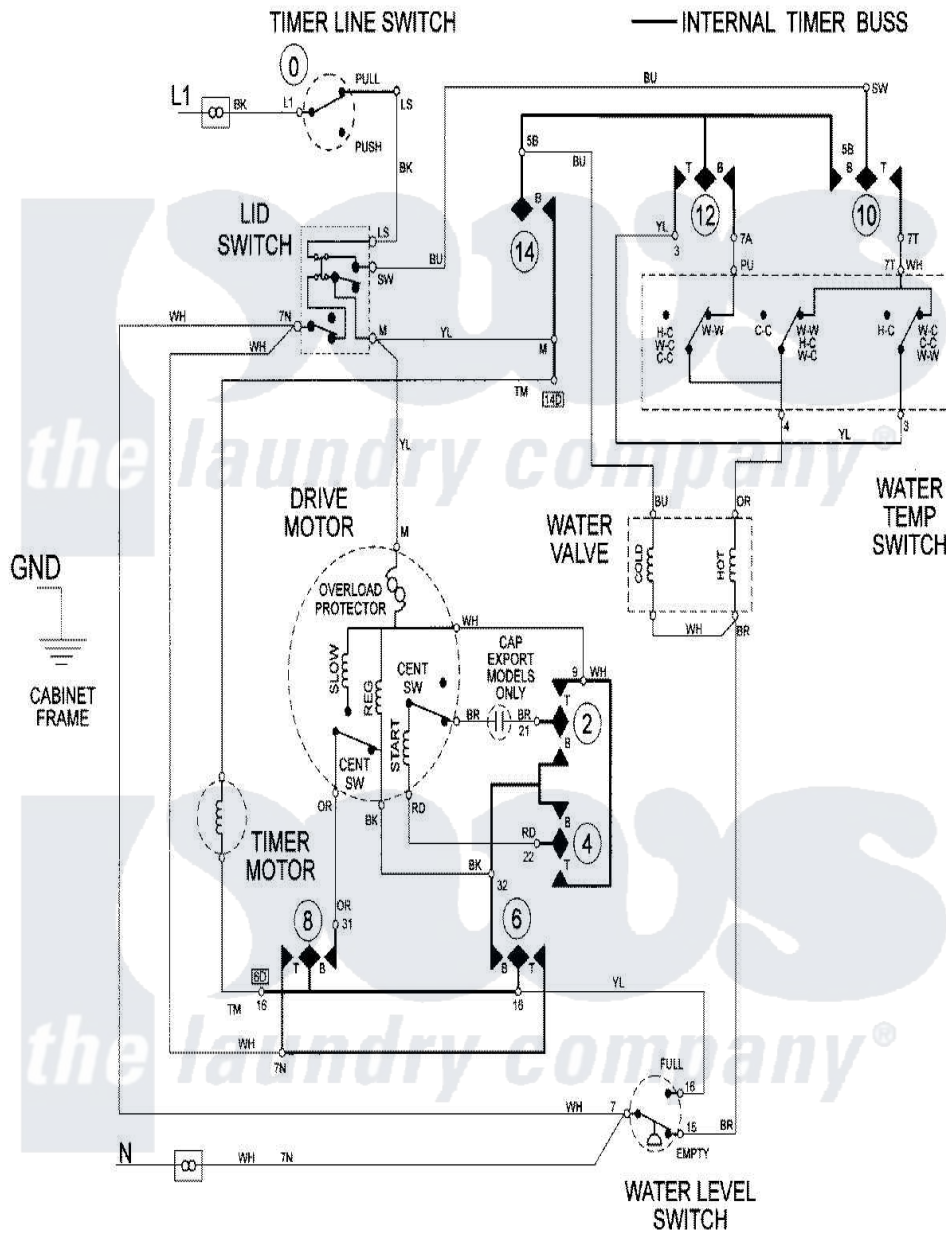

# Maytag LAT9406ABE 08 - WIRING INFORMATION

Maytag Residential Maytag LAT9406ABE Washer Parts Parts Diagram 08 - WIRING INFORMATION  
 Click on the part number to view part

Item	Original Part Number	Replaced By	Status	Part Description
NI	15002093		Not Available	WIRING INFORMATION