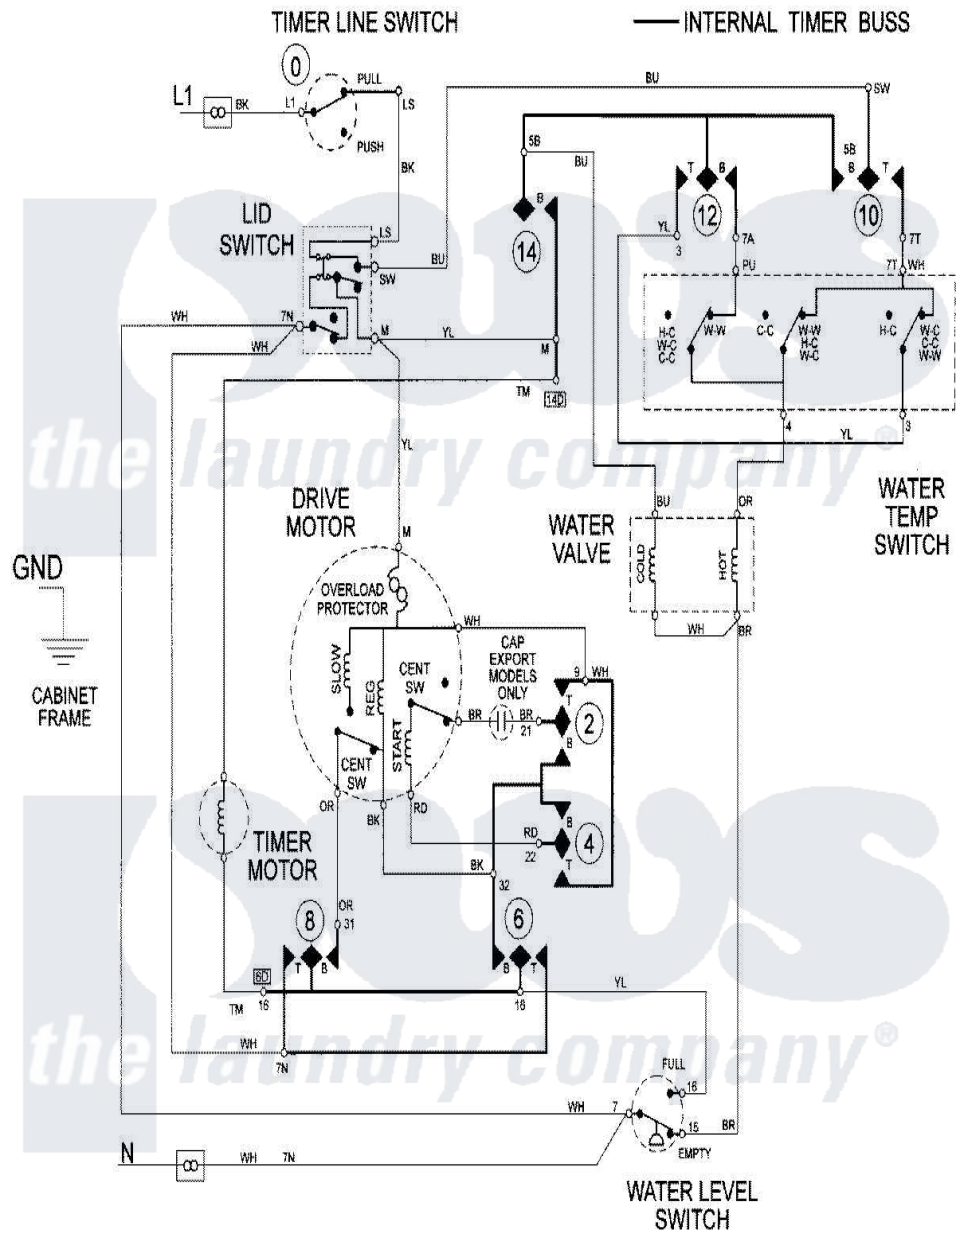

Maytag LAT9406ABE 09 - WIRING INFORMATION (SER PRE 15)

Maytag [Residential Maytag LAT9406ABE Washer Parts](#) Parts Diagram 09 - WIRING INFORMATION (SER PRE 15)

[Click on the part number to view part](#)

Item	Original Part Number	Replaced By	Status	Part Description
NI	15002093		Not Available	WIRING INFORMATION