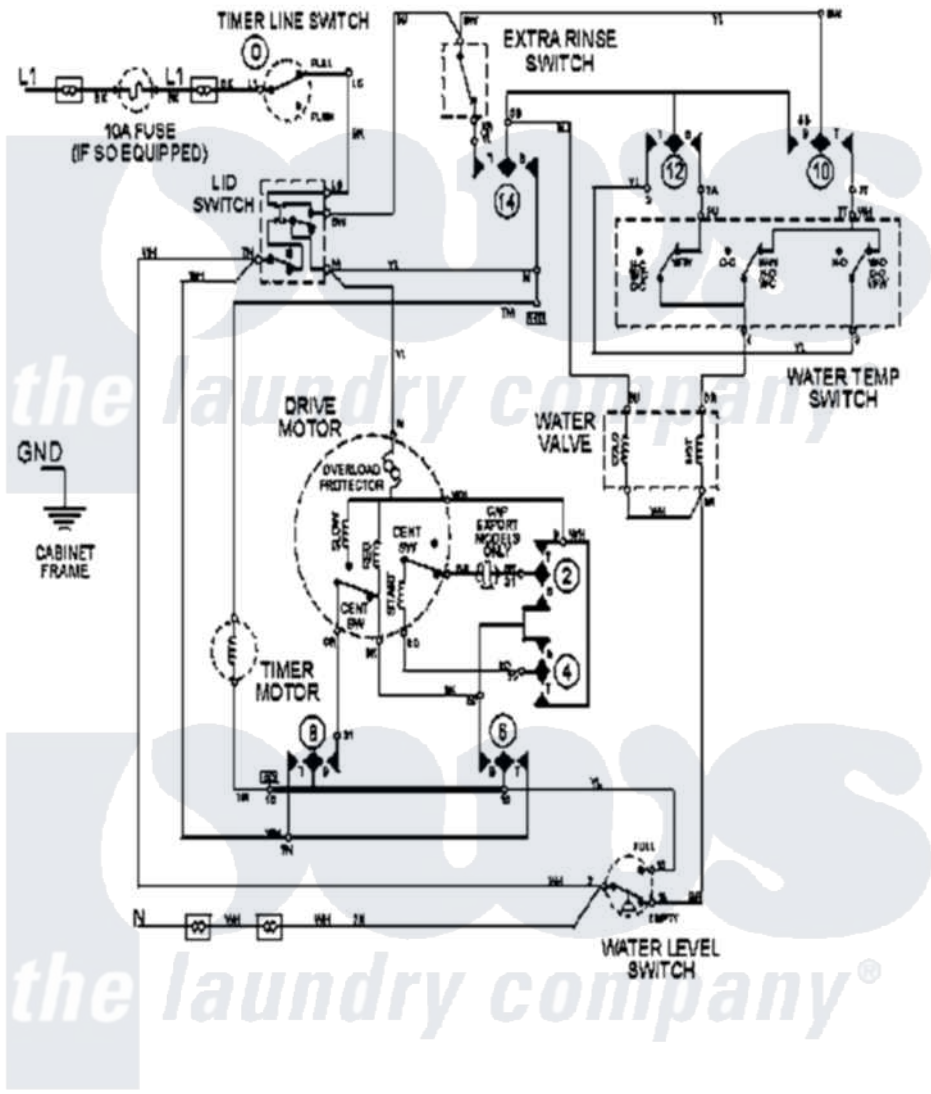

Maytag LAT9457BAE 09 - WIRING INFORMATION

Maytag Residential Maytag LAT9457BAE Washer Parts Parts Diagram 09 - WIRING INFORMATION
 Click on the part number to view part

| Item | Original Part Number | Replaced By | Status | Part Description |
|------|----------------------|-------------|---------------|--------------------|
| NI | 15002978 | | Not Available | WIRING INFORMATION |