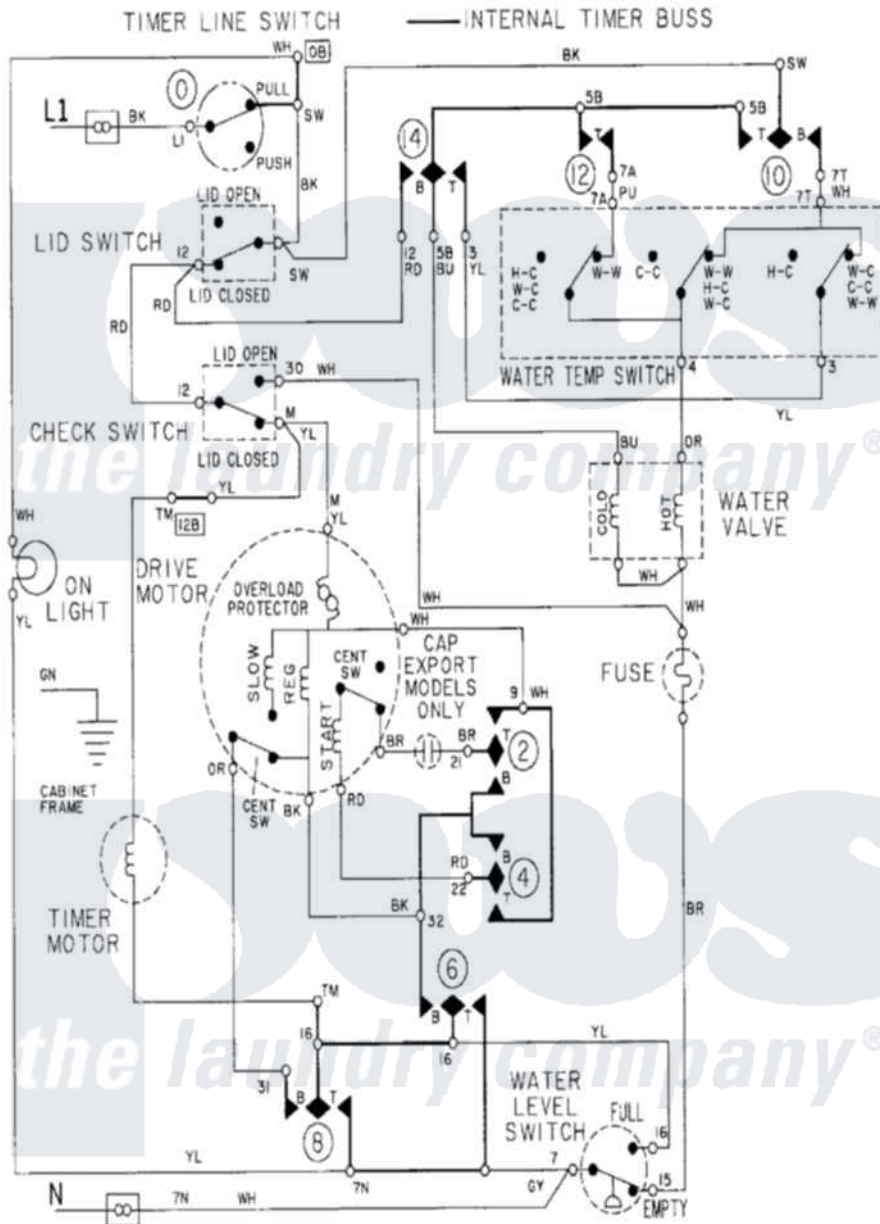

Maytag LAT9604AAE 08 - WIRING INFORMATION

Maytag Residential Maytag LAT9604AAE Washer Parts Parts Diagram 08 - WIRING INFORMATION
 Click on the part number to view part

Item	Original Part Number	Replaced By	Status	Part Description
NI	15001002		Not Available	WIRING INFORMATION