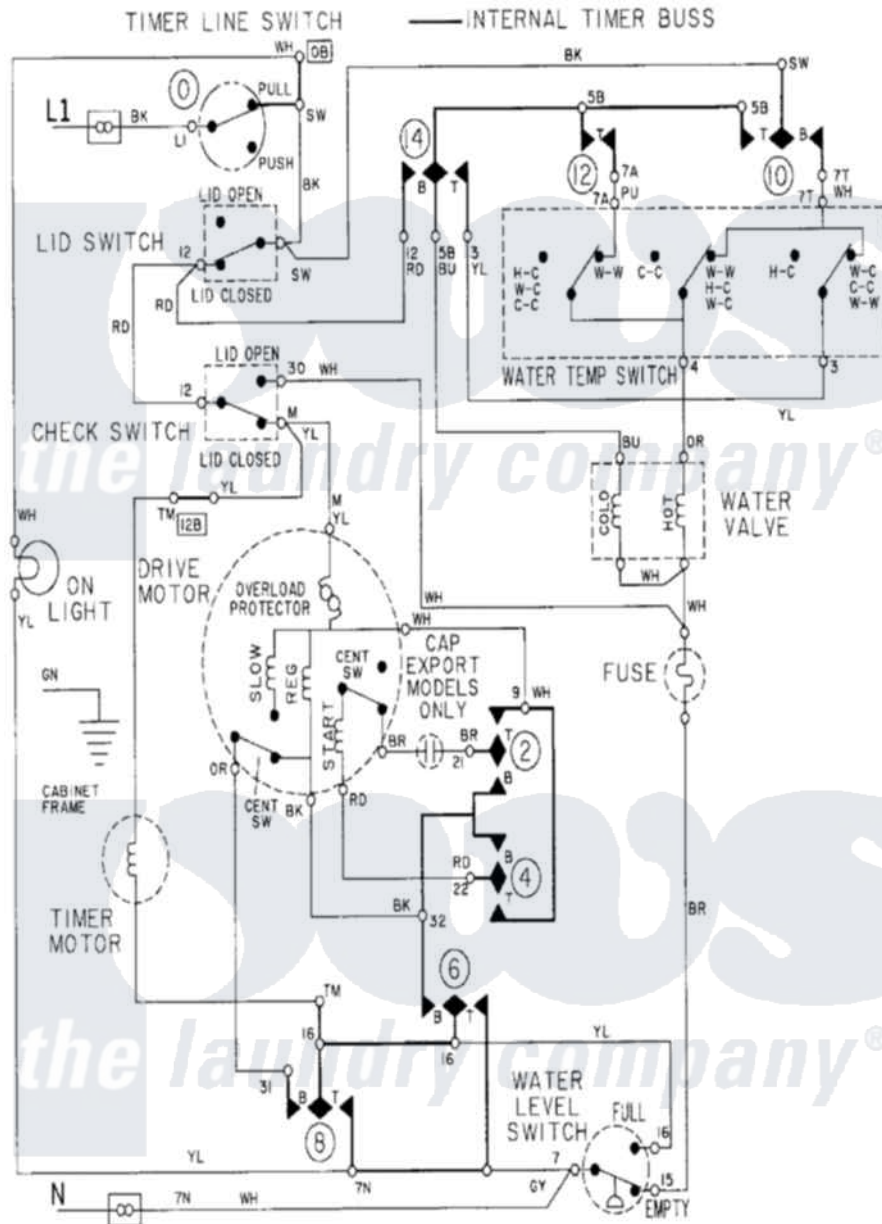

Maytag LAT9604AAL 08 - WIRING INFORMATION

Maytag Residential Maytag LAT9604AAL Washer Parts Parts Diagram 08 - WIRING INFORMATION
 Click on the part number to view part

Item	Original Part Number	Replaced By	Status	Part Description
NI	15001002		Not Available	WIRING INFORMATION