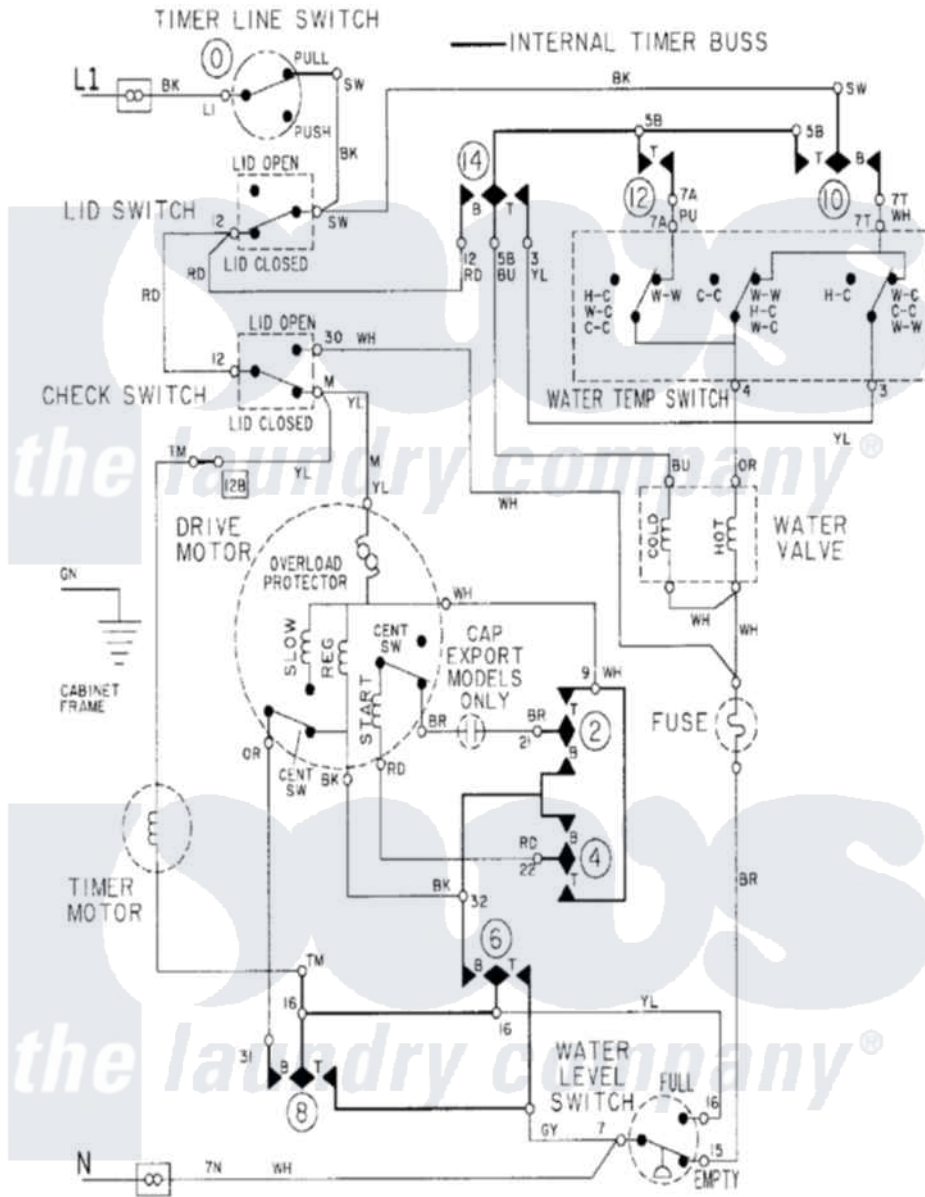

Maytag LAT9615AAE 08 - WIRING INFORMATION

Maytag Residential Maytag LAT9615AAE Washer Parts Parts Diagram 08 - WIRING INFORMATION
 Click on the part number to view part

Item	Original Part Number	Replaced By	Status	Part Description
NI	15001274		Not Available	WIRING INFORMATION