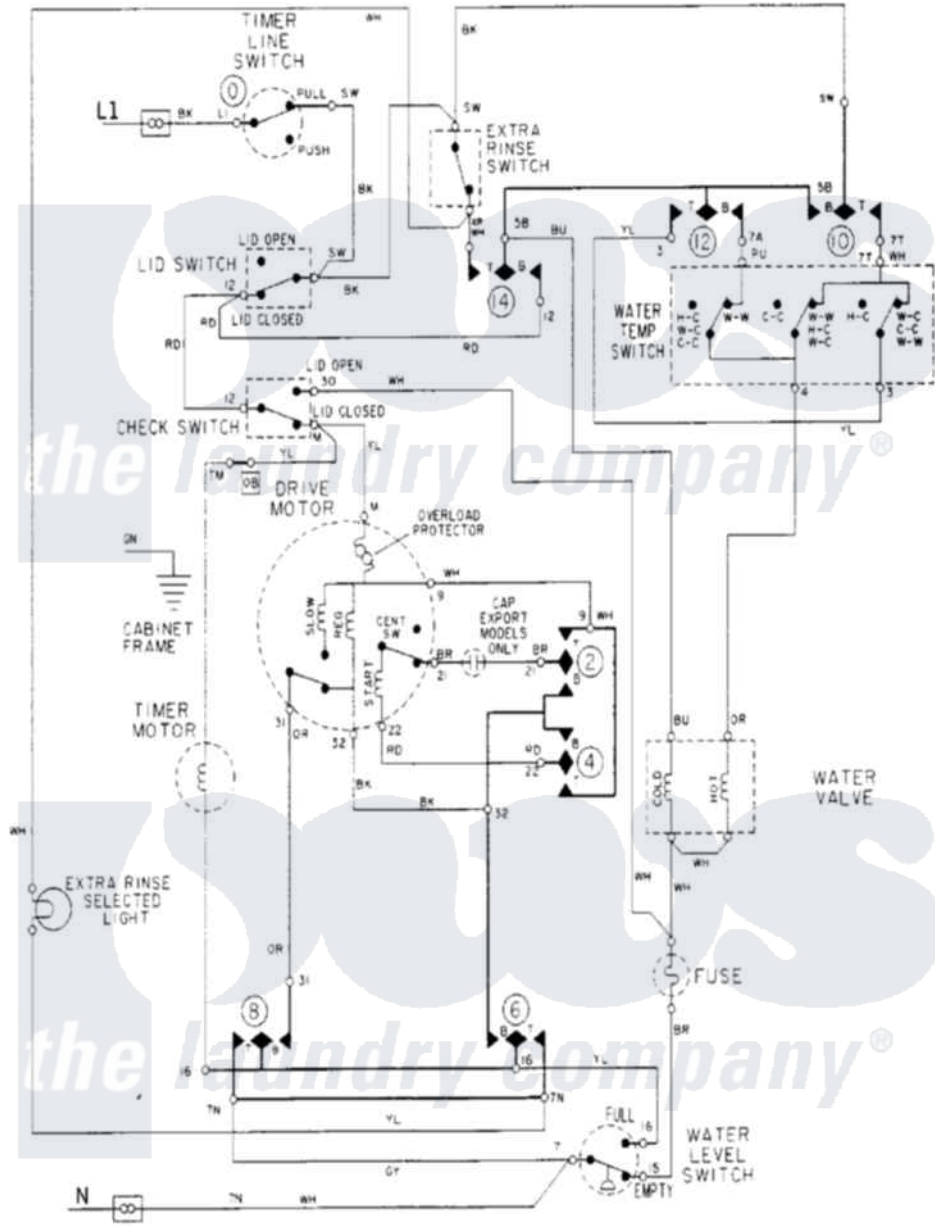

Maytag LAT9616AAE 08 - WIRING INFORMATION

Maytag Residential Maytag LAT9616AAE Washer Parts Parts Diagram 08 - WIRING INFORMATION
 Click on the part number to view part

Item	Original Part Number	Replaced By	Status	Part Description
NI	15002105		Not Available	WIRING INFORMATION
"	15001929		Not Available	WIRING INFORMATION