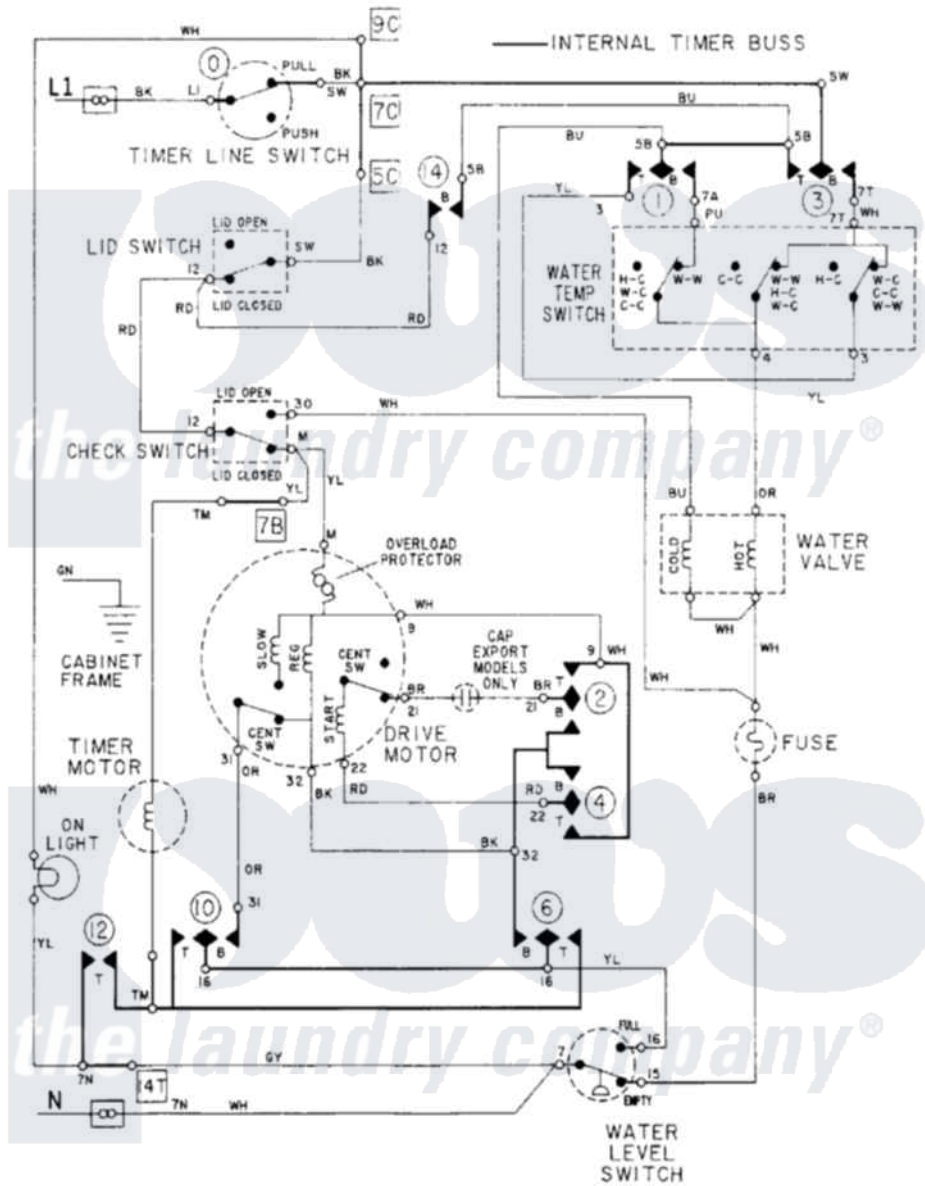

# Maytag LAT9634ABE 08 - WIRING INFORMATION

Maytag Residential Maytag LAT9634ABE Washer Parts Parts Diagram 08 - WIRING INFORMATION  
 Click on the part number to view part

Item	Original Part Number	Replaced By	Status	Part Description
NI	15001004		Not Available	WIRING INFORMATION