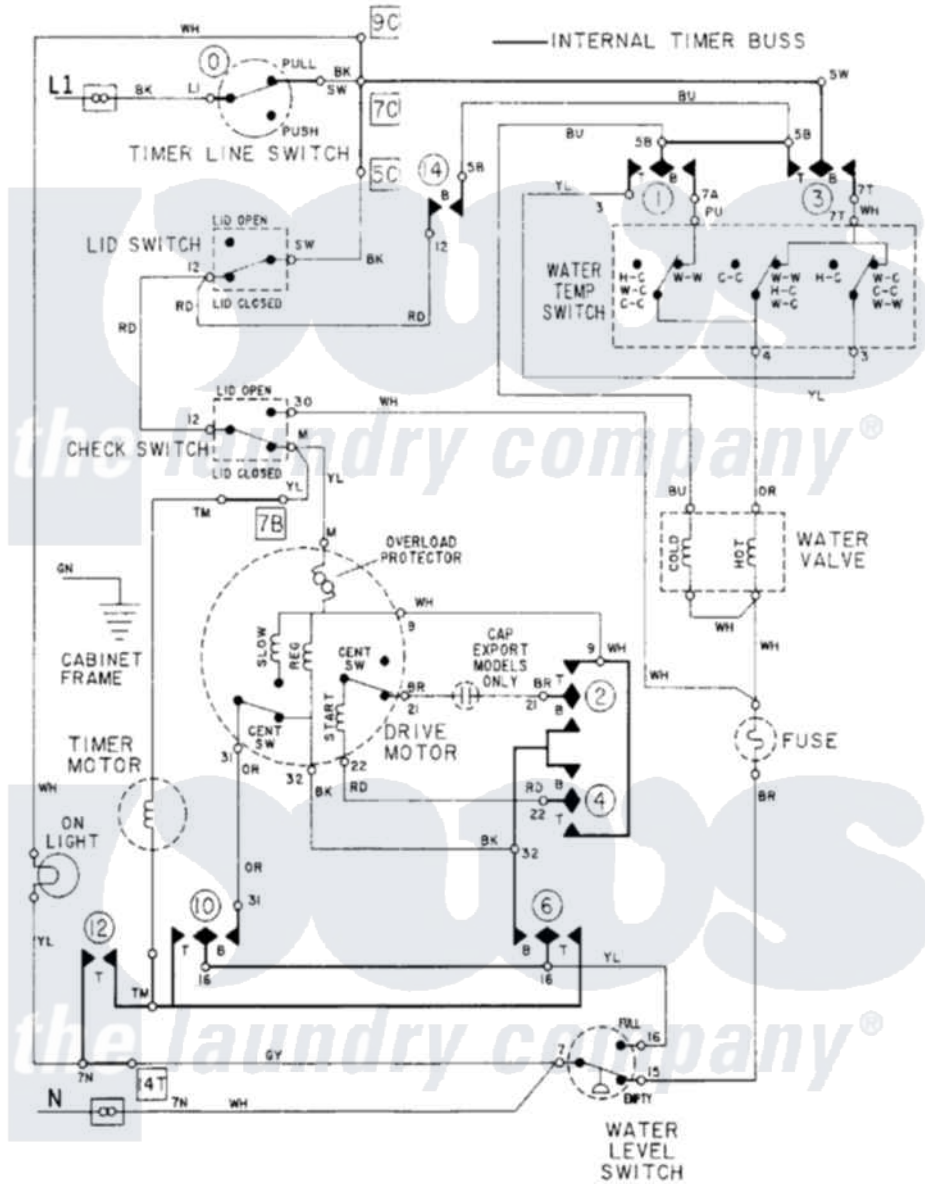

Maytag LAT9635AAE 08 - WIRING INFORMATION

Maytag [Residential Maytag LAT9635AAE Washer Parts](#) Parts Diagram 08 - WIRING INFORMATION
 Click on the part number to view part

Item	Original Part Number	Replaced By	Status	Part Description
NI	15001004		Not Available	WIRING INFORMATION