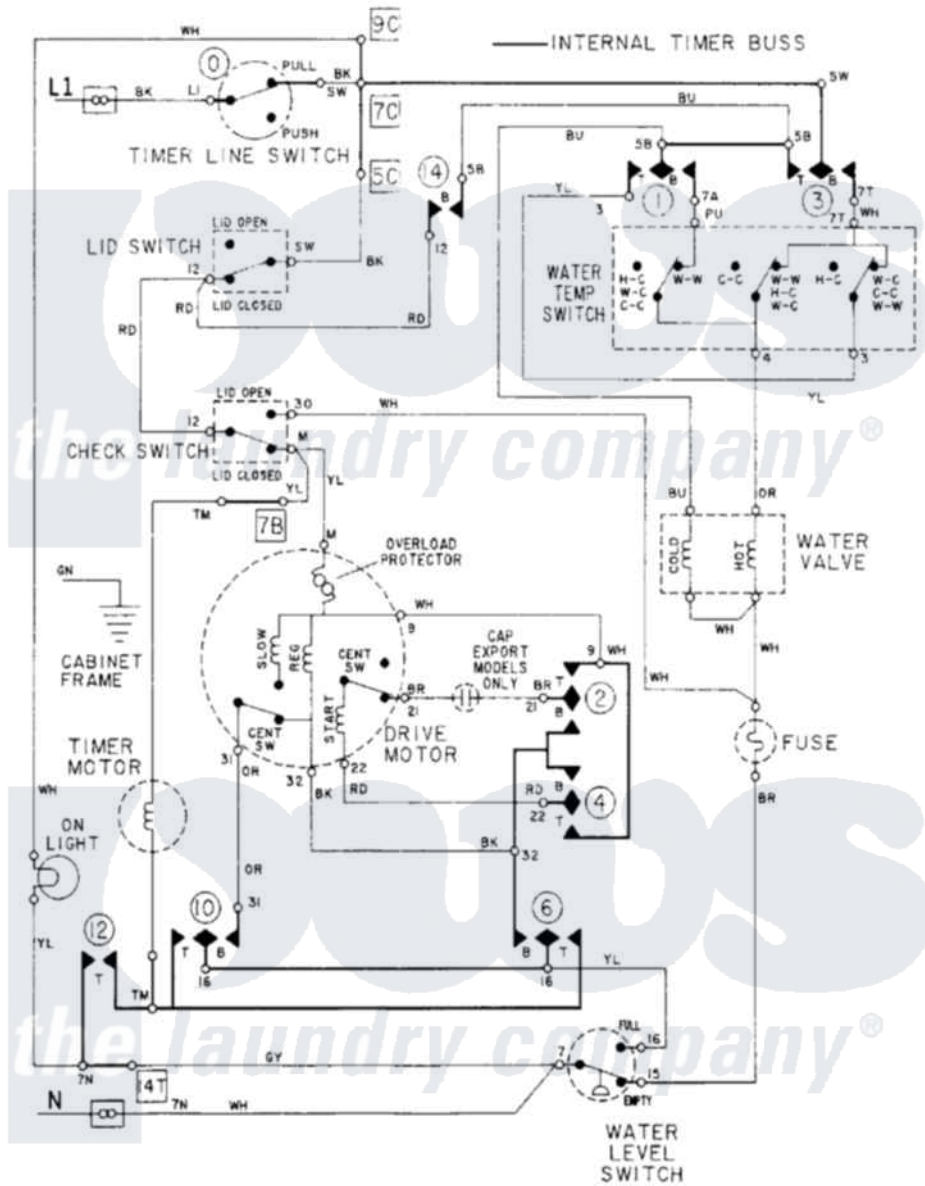

Maytag LAT9635AAM 08 - WIRING INFORMATION

Maytag Residential Maytag LAT9635AAM Washer Parts Parts Diagram 08 - WIRING INFORMATION
 Click on the part number to view part

Item	Original Part Number	Replaced By	Status	Part Description
NI	15001004		Not Available	WIRING INFORMATION