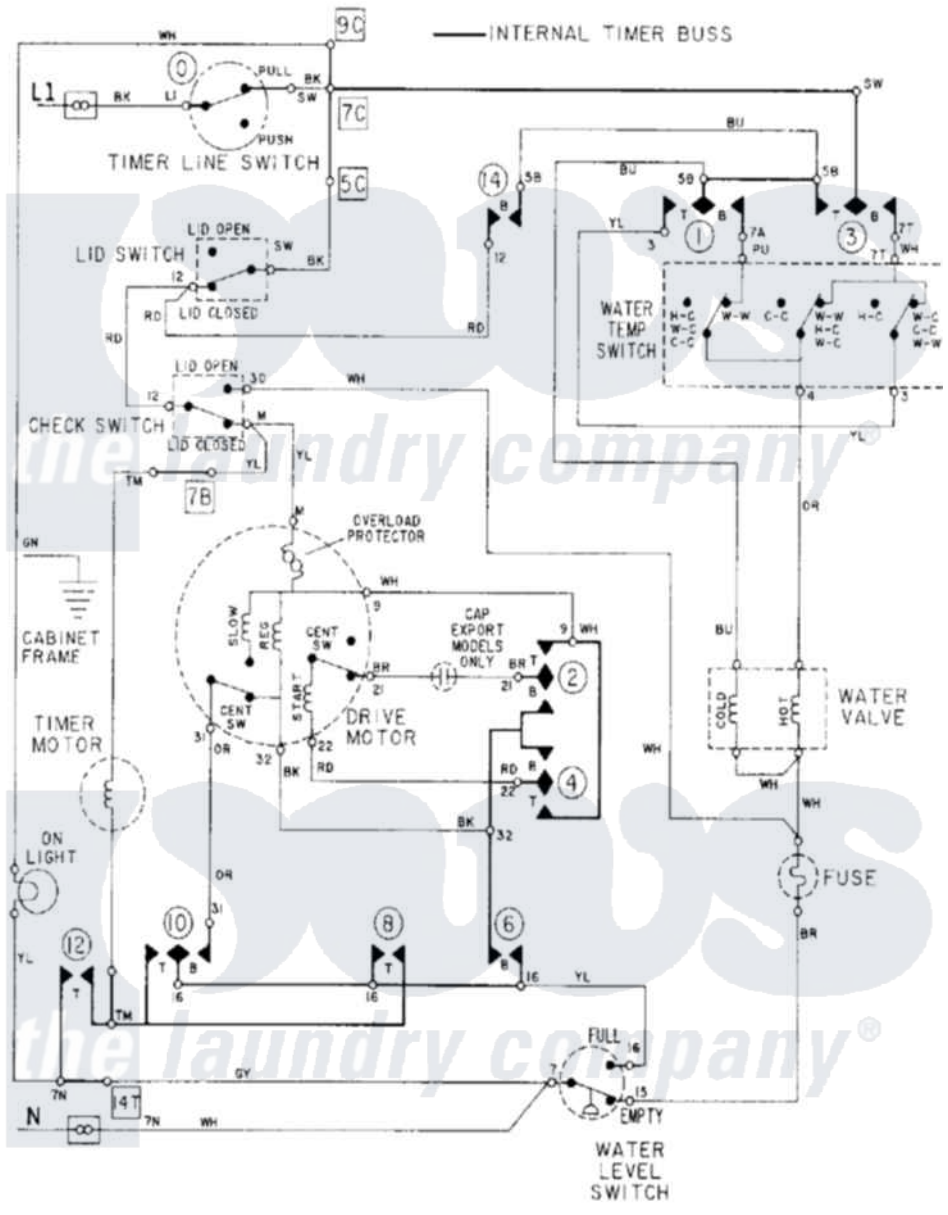

Maytag LAT9704AAE 08 - WIRING INFORMATION

Maytag [Residential Maytag LAT9704AAE Washer Parts](#) Parts Diagram 08 - WIRING INFORMATION
 Click on the part number to view part

| Item | Original Part Number | Replaced By | Status | Part Description |
|------|----------------------|-------------|---------------|--------------------|
| NI | 15001006 | | Not Available | WIRING INFORMATION |