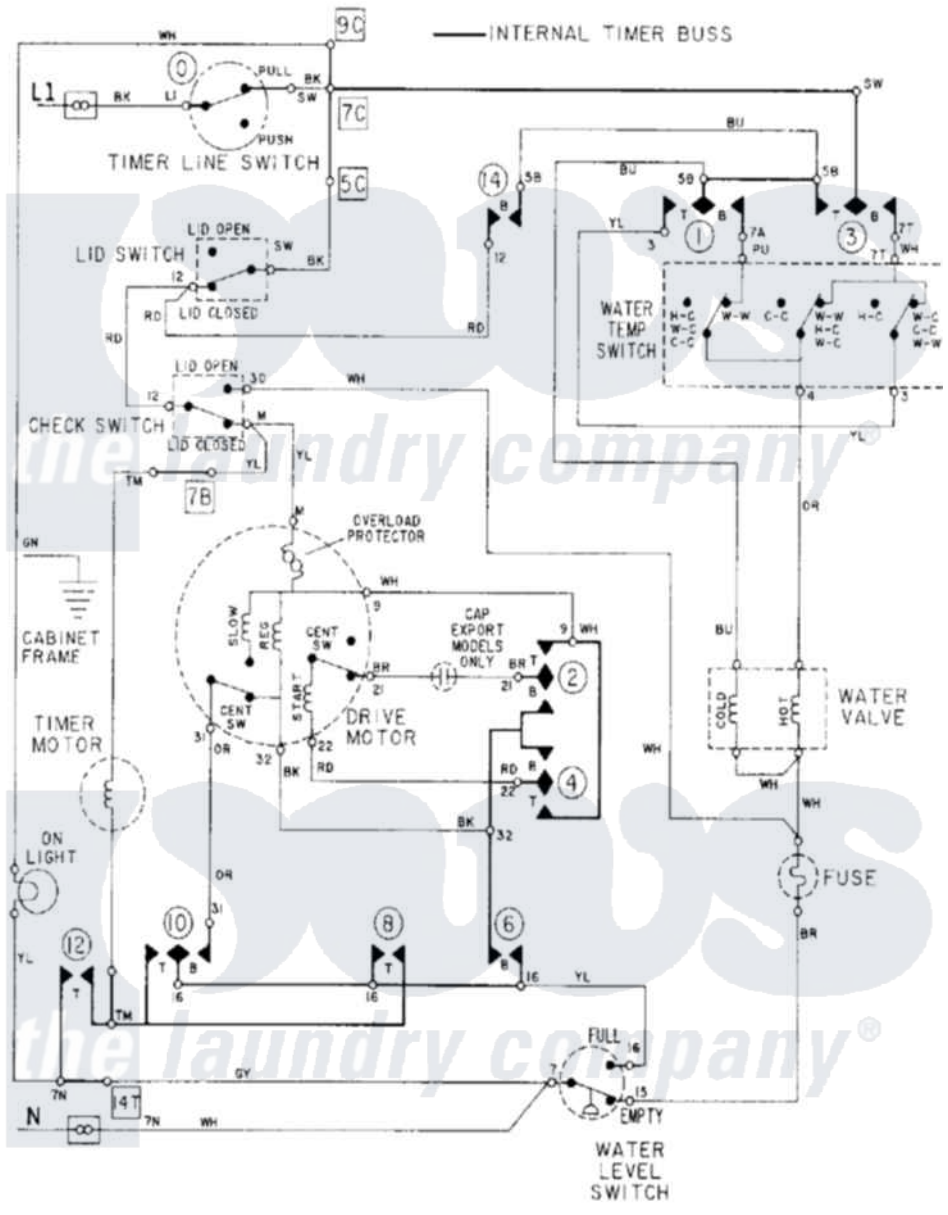

Maytag LAT9704ABM 08 - WIRING INFORMATION (LAT9704AAM & ABM)

Maytag [Residential Maytag LAT9704ABM Washer Parts](#) Parts Diagram 08 - WIRING INFORMATION (LAT9704AAM & ABM)

[Click on the part number to view part](#)

Item	Original Part Number	Replaced By	Status	Part Description
NI	15001006		Not Available	WIRING INFORMATION