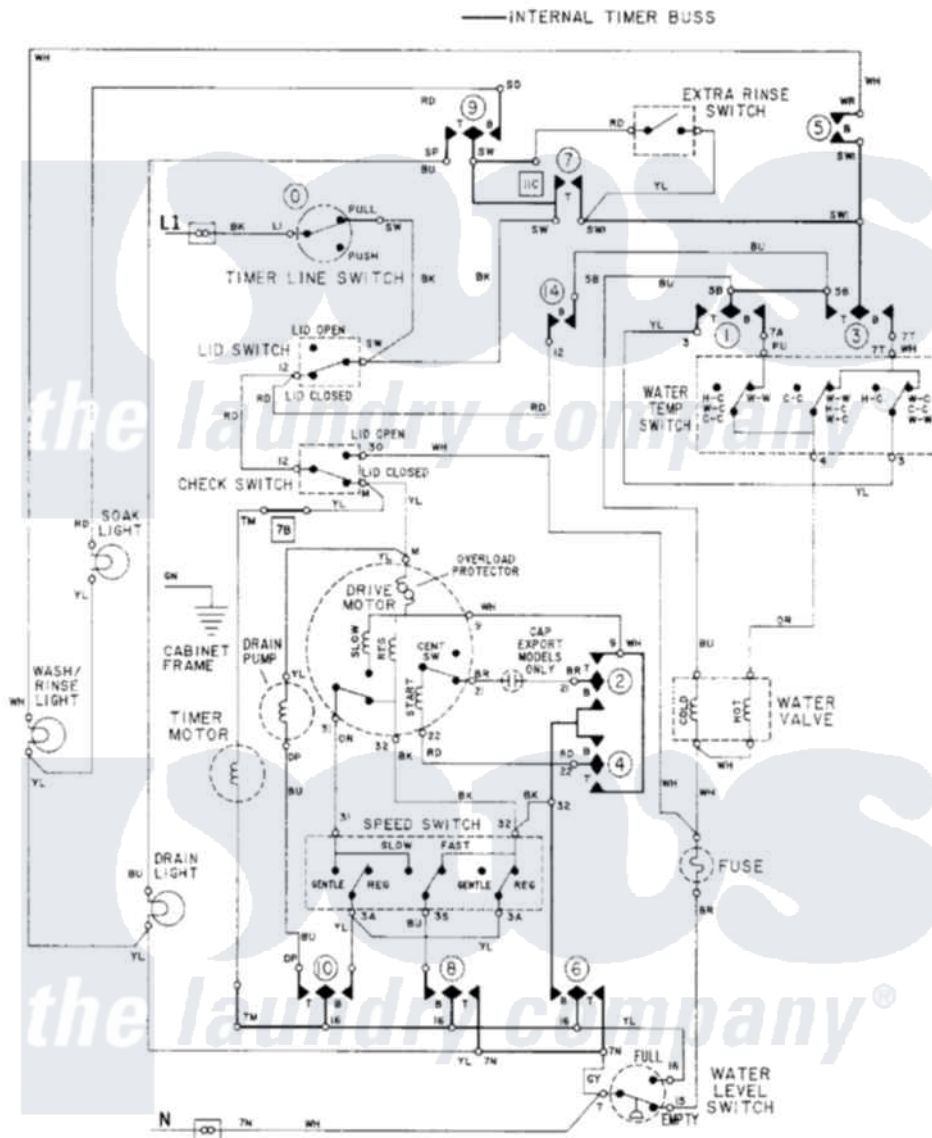

# Maytag LAT9704AGE 08 - WIRING INFORMATION

Maytag Residential Maytag LAT9704AGE Washer Parts Parts Diagram 08 - WIRING INFORMATION  
 Click on the part number to view part

Item	Original Part Number	Replaced By	Status	Part Description
NI	15001093		Not Available	WIRING INFORMATION