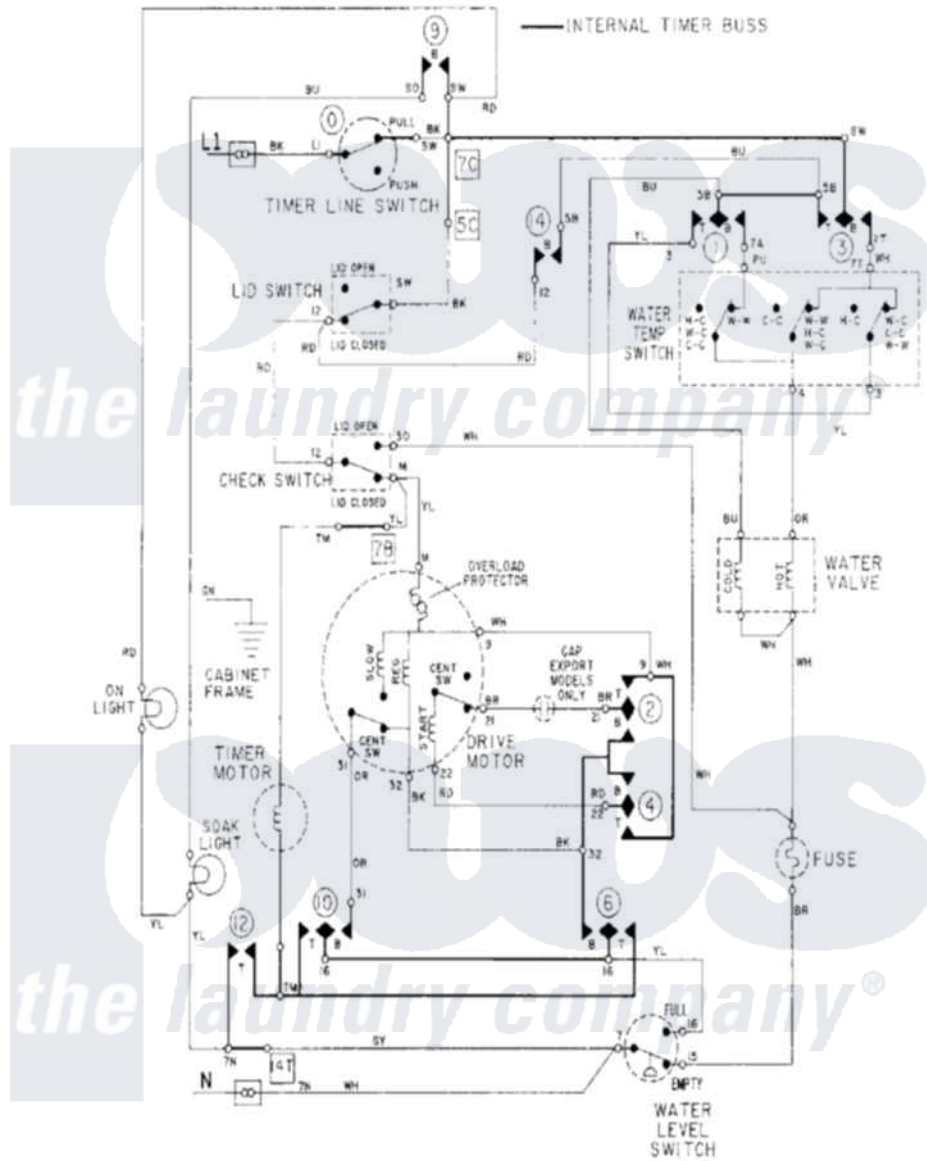

# Maytag LAT9734AAL 08 - WIRING INFORMATION

Maytag Residential Maytag LAT9734AAL Washer Parts Parts Diagram 08 - WIRING INFORMATION  
 Click on the part number to view part

Item	Original Part Number	Replaced By	Status	Part Description
NI	15001089		Not Available	WIRING INFORMATION