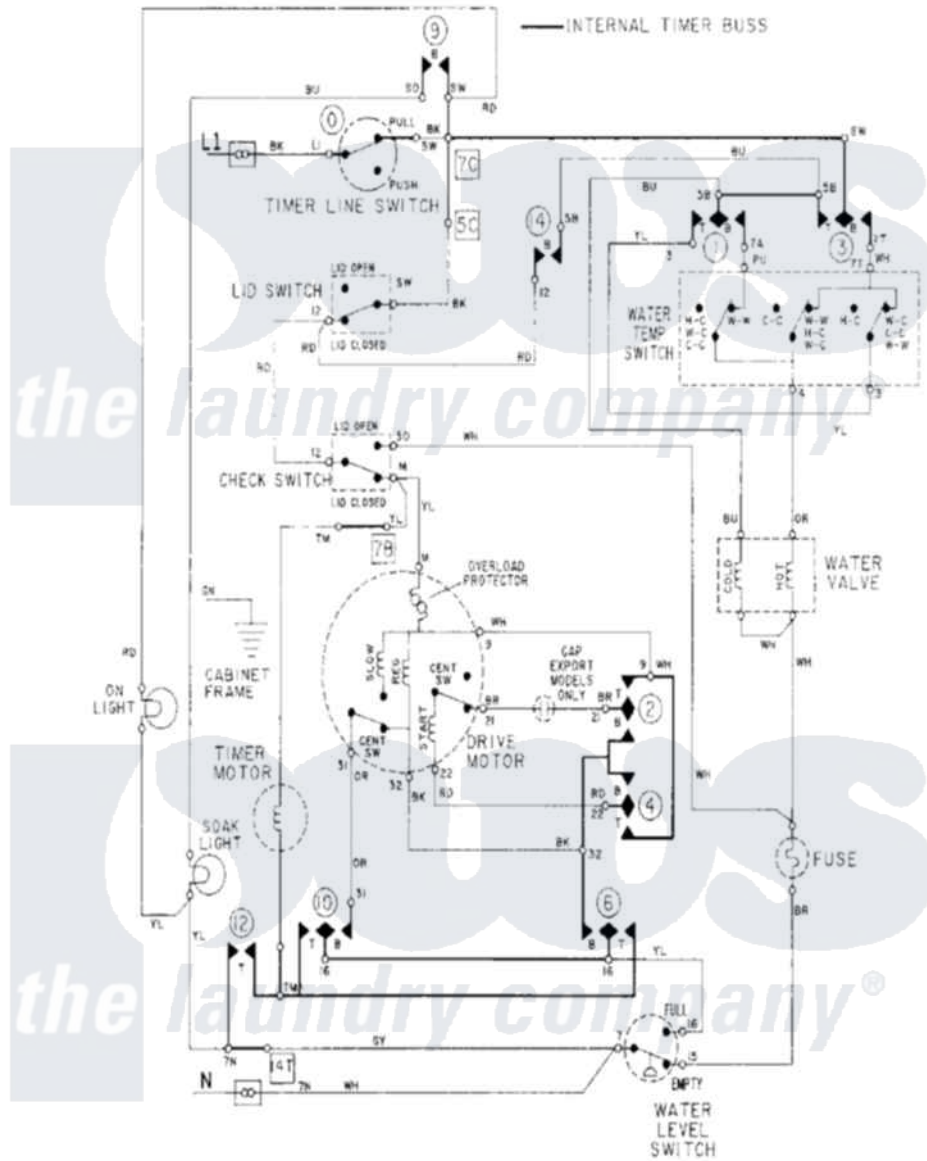

Maytag LAT9734AAM 08 - WIRING INFORMATION

Maytag Residential Maytag LAT9734AAM Washer Parts Parts Diagram 08 - WIRING INFORMATION
 Click on the part number to view part

Item	Original Part Number	Replaced By	Status	Part Description
NI	15001089		Not Available	WIRING INFORMATION