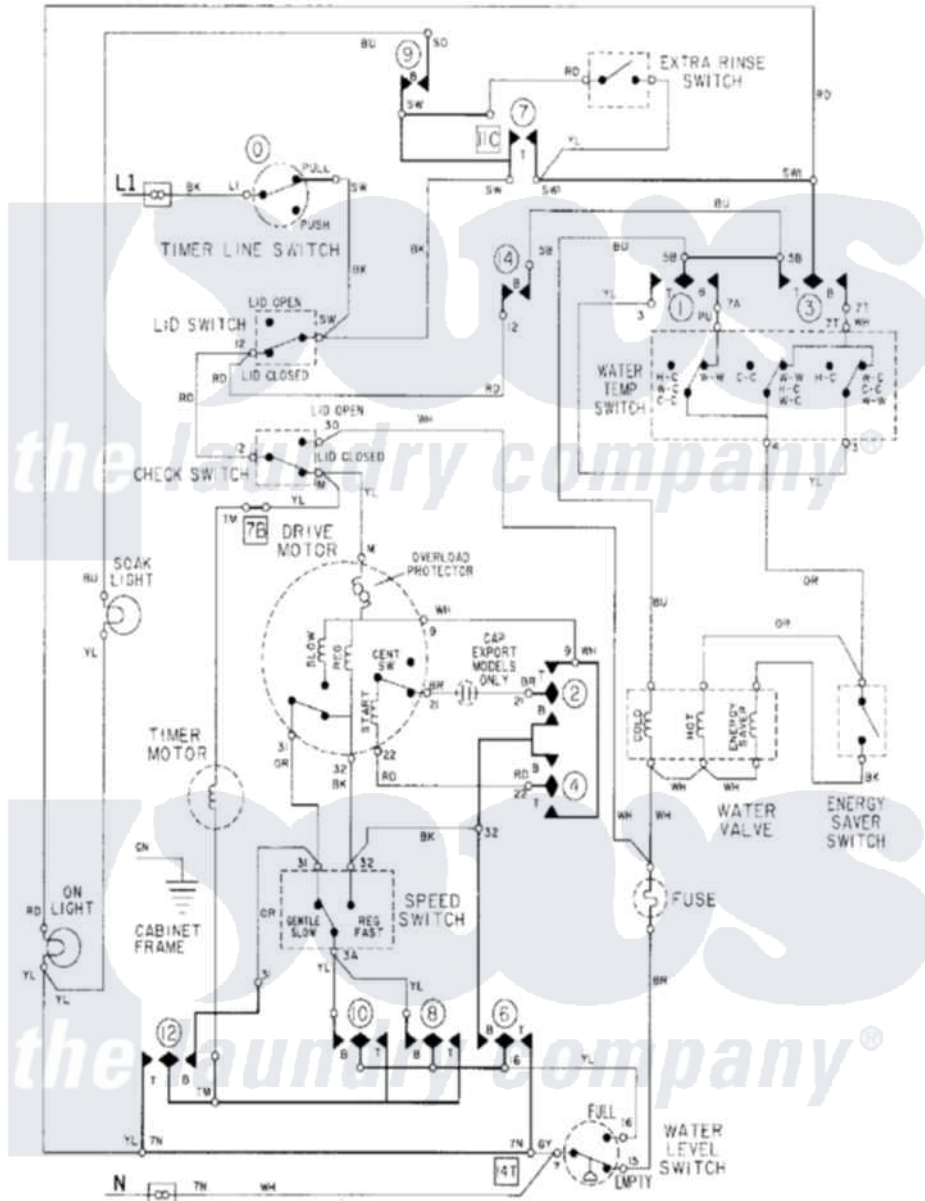

Maytag LAT9804AAL 08 - WIRING INFORMATION

Maytag Residential Maytag LAT9804AAL Washer Parts Parts Diagram 08 - WIRING INFORMATION
 Click on the part number to view part

Item	Original Part Number	Replaced By	Status	Part Description
NI	15001286		Not Available	WIRING INFORMATION