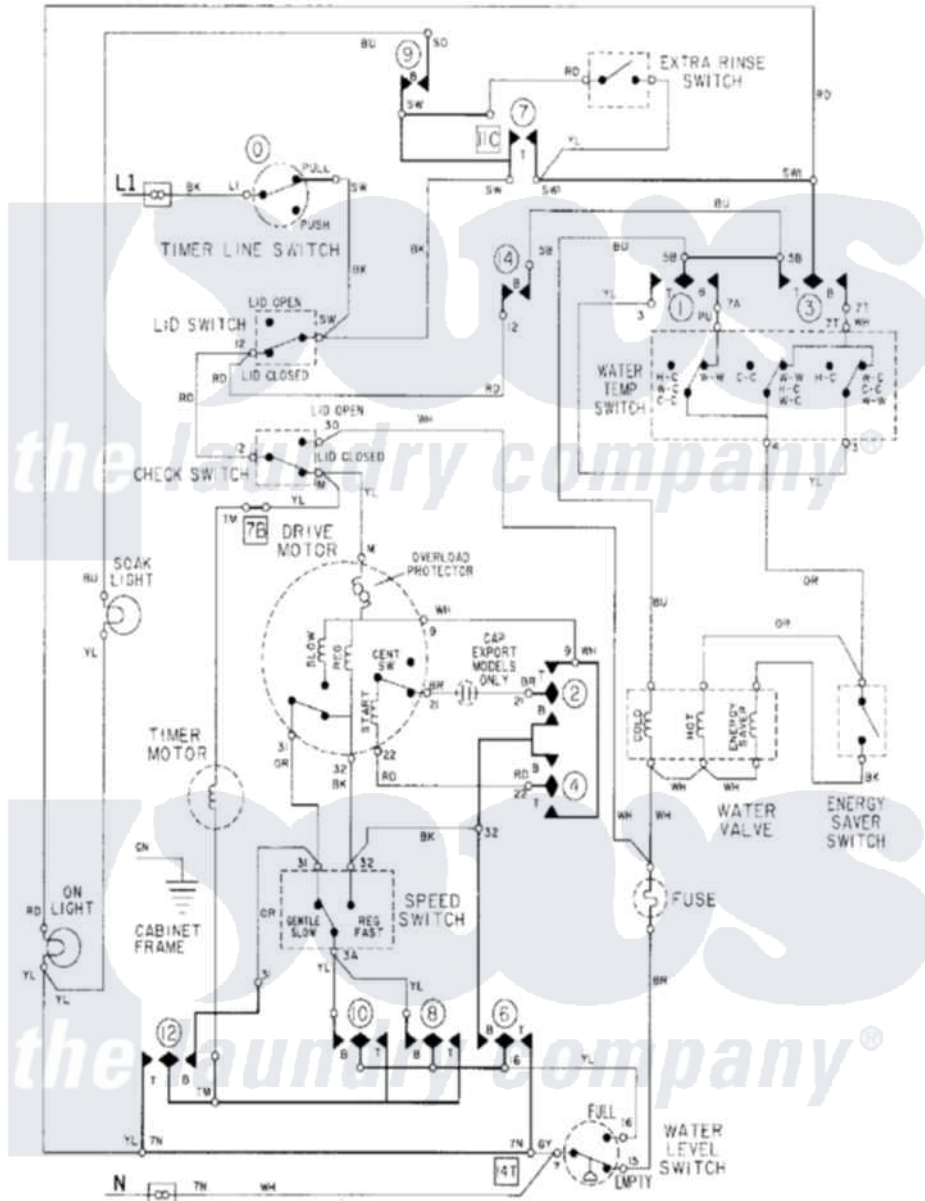

Maytag LAT9804AAM 08 - WIRING INFORMATION

Maytag Residential Maytag LAT9804AAM Washer Parts Parts Diagram 08 - WIRING INFORMATION
 Click on the part number to view part

Item	Original Part Number	Replaced By	Status	Part Description
NI	15001286		Not Available	WIRING INFORMATION