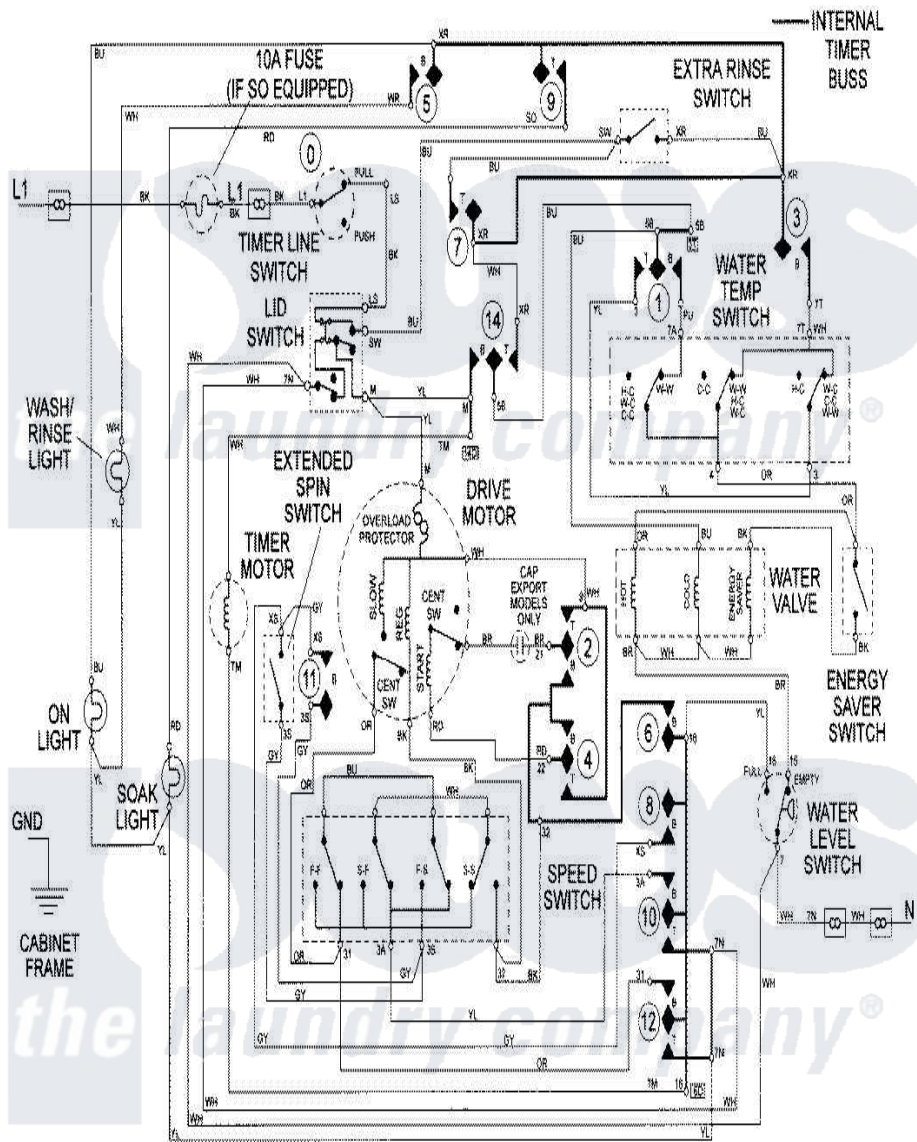

Maytag LAT9806ABE 08 - WIRING INFORMATION

Maytag Residential Maytag LAT9806ABE Washer Parts Parts Diagram 08 - WIRING INFORMATION
 Click on the part number to view part

| Item | Original Part Number | Replaced By | Status | Part Description |
|------|----------------------|-------------|---------------|--------------------|
| NI | 15002103 | | Not Available | WIRING INFORMATION |