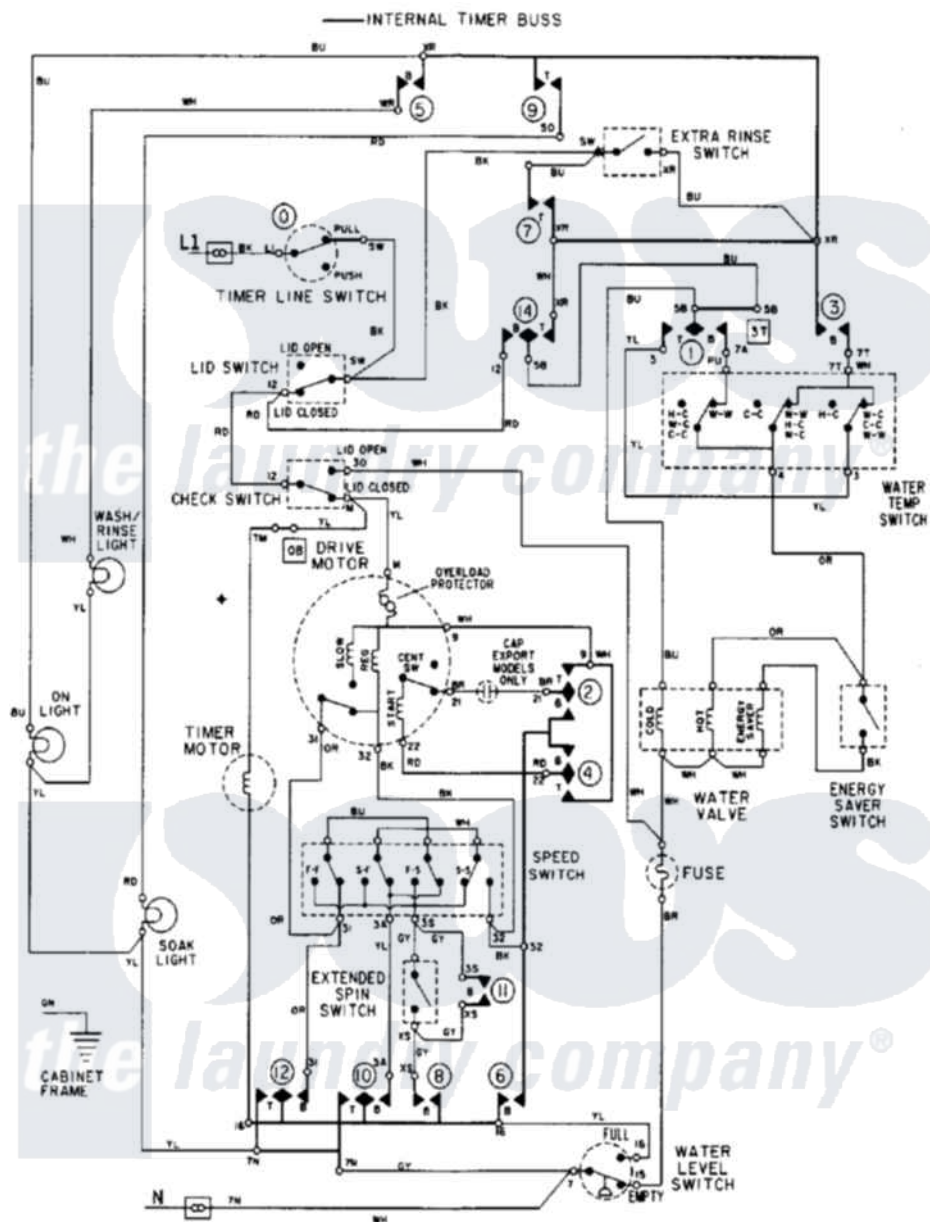

Maytag LAT9806GGE 08 - WIRING INFORMATION

Maytag Residential Maytag LAT9806GGE Washer Parts Parts Diagram 08 - WIRING INFORMATION
 Click on the part number to view part

Item	Original Part Number	Replaced By	Status	Part Description
NI	15002103		Not Available	WIRING INFORMATION
"	15001943		Not Available	WIRING INFORMATION