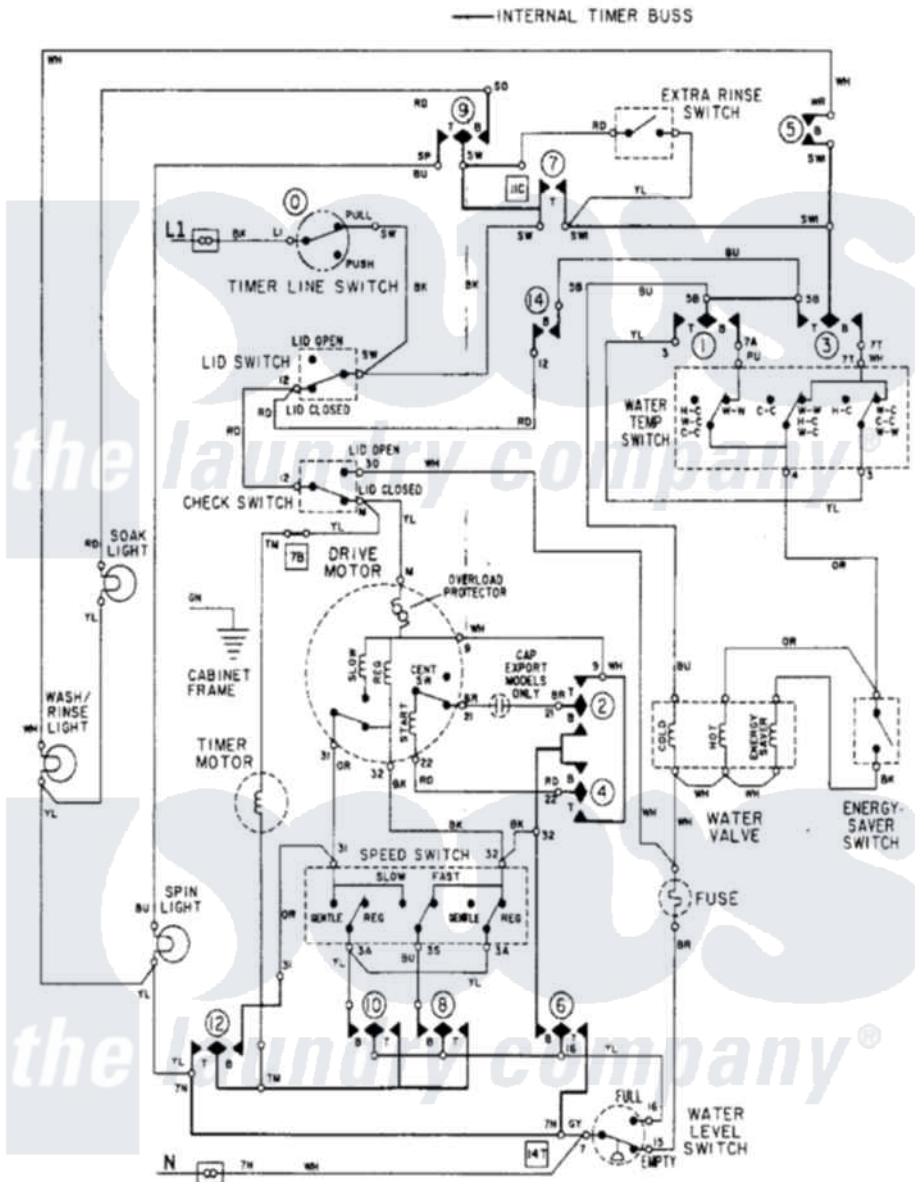

# Maytag LAT9824AAE 08 - WIRING INFORMATION

Maytag Residential Maytag LAT9824AAE Washer Parts Parts Diagram 08 - WIRING INFORMATION  
 Click on the part number to view part

Item	Original Part Number	Replaced By	Status	Part Description
NI	15001282		Not Available	WIRING INFORMATION