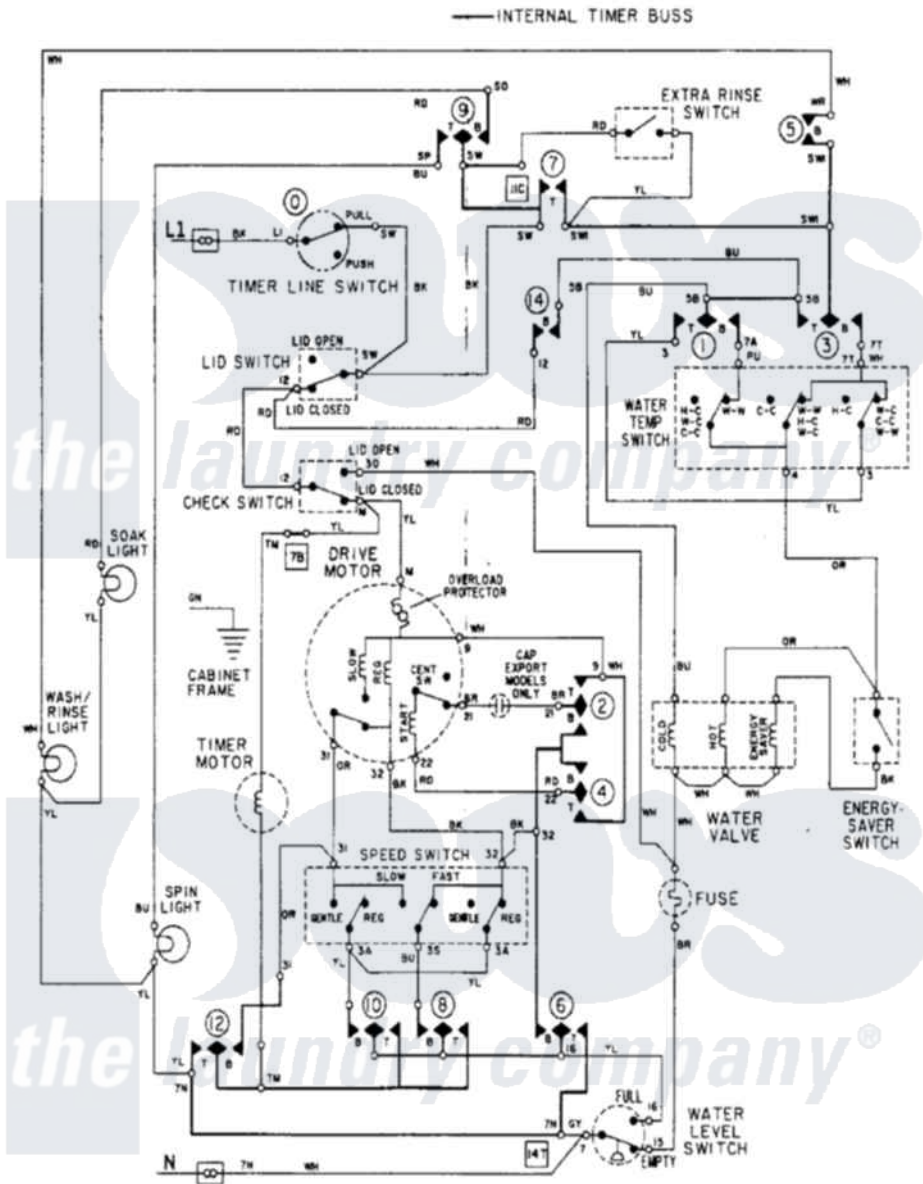

# Maytag LAT9824ABE 08 - WIRING INFORMATION

Maytag Residential Maytag LAT9824ABE Washer Parts Parts Diagram 08 - WIRING INFORMATION  
 Click on the part number to view part

Item	Original Part Number	Replaced By	Status	Part Description
NI	15001282		Not Available	WIRING INFORMATION