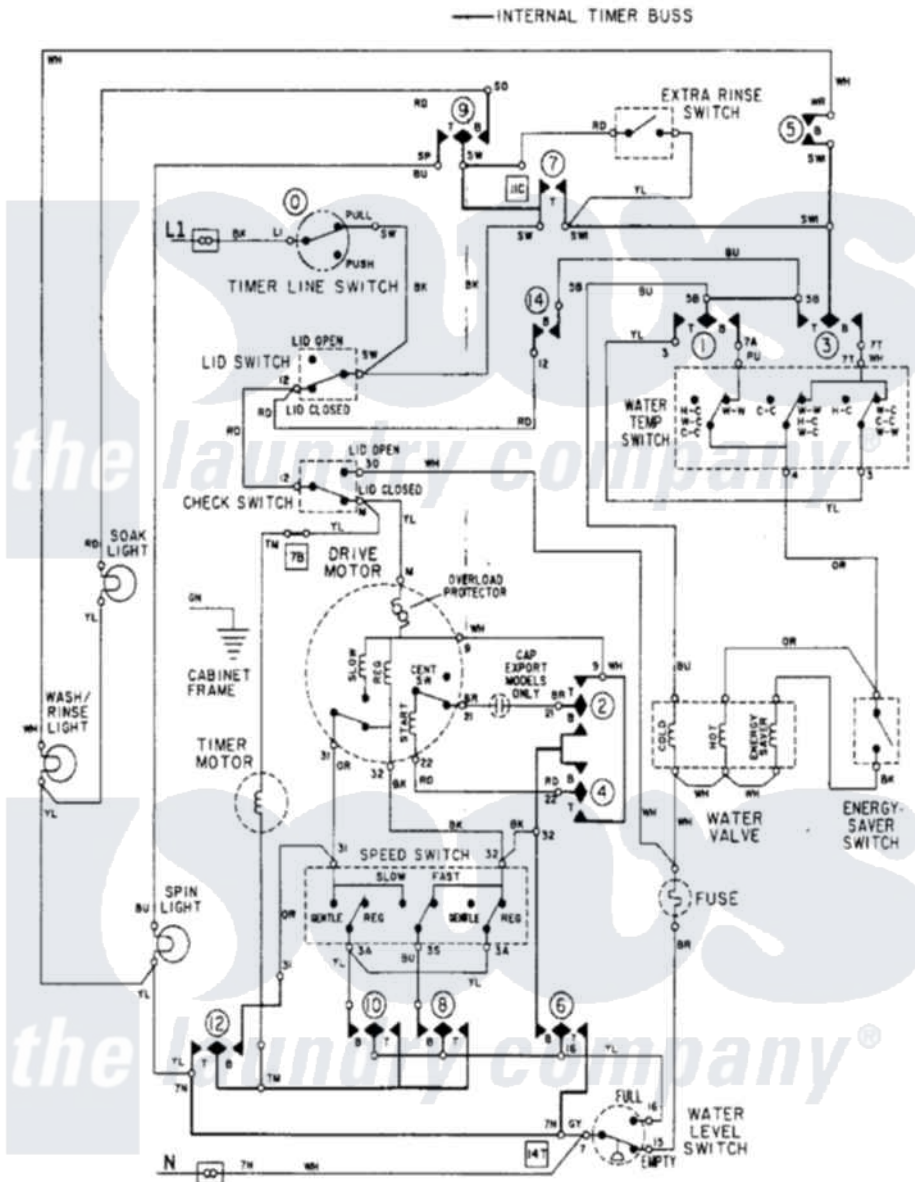

Maytag LAT9824ABL 08 - WIRING INFORMATION

Maytag Residential Maytag LAT9824ABL Washer Parts Parts Diagram 08 - WIRING INFORMATION
 Click on the part number to view part

Item	Original Part Number	Replaced By	Status	Part Description
NI	15001282		Not Available	WIRING INFORMATION