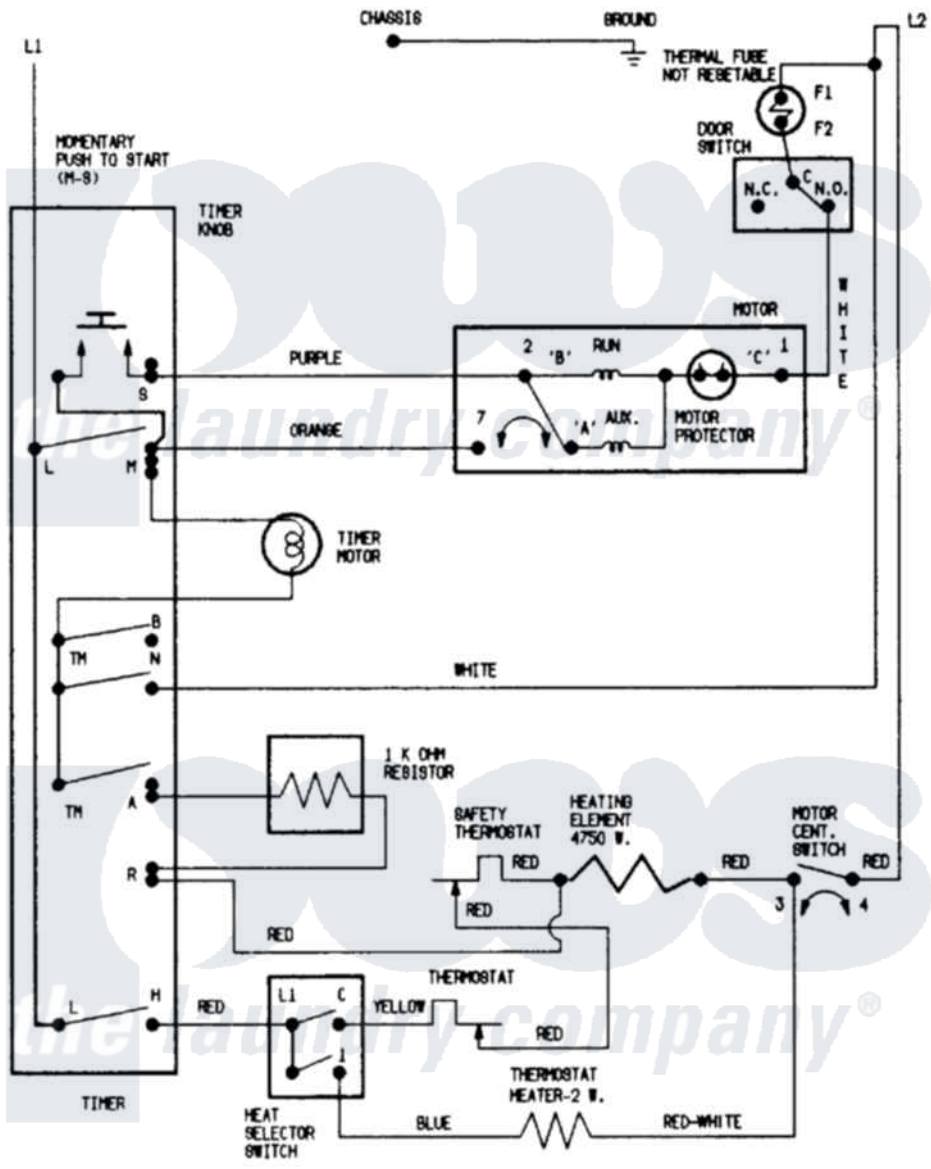

# Maytag LDE1000AKE 07 - WIRING INFORMATION

Maytag Residential Maytag LDE1000AKE Dryer Parts Parts Diagram 07 - WIRING INFORMATION  
 Click on the part number to view part

Item	Original Part Number	Replaced By	Status	Part Description
NI	15002038		Not Available	WIRING INFORMATION