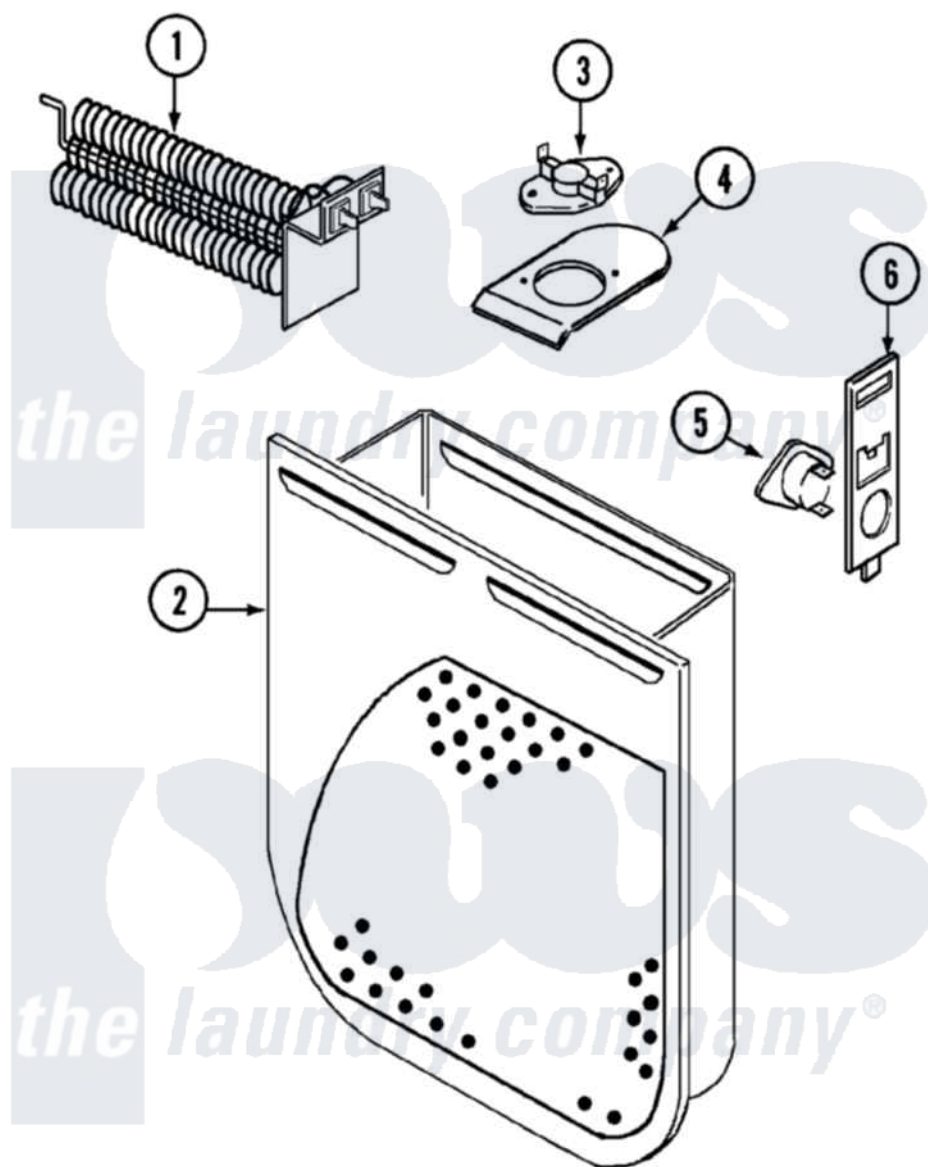

Maytag LDE1000GGE 04 - HEATER

Maytag [Residential Maytag LDE1000GGE Dryer Parts](#) Parts Diagram 04 - HEATER
 Click on the part number to view part

Item	Original Part Number	Replaced By	Status	Part Description
1	53-1931	31001500		Element, Heating
"	25-7863			Screw
2	53-1232			Heater Housing Assembly
3	53-0771			Thermostat, Hi-Limit
"	25-3083	212951		Screw, No.6-32 X 1/4 Inch
4	53-0285			Bracket, Thermostat
"	25-7741	W10116760		Screw
5	LA-1053			Fuse Kit, Thermal
6	53-1181			Bracket, Thermal Fuse