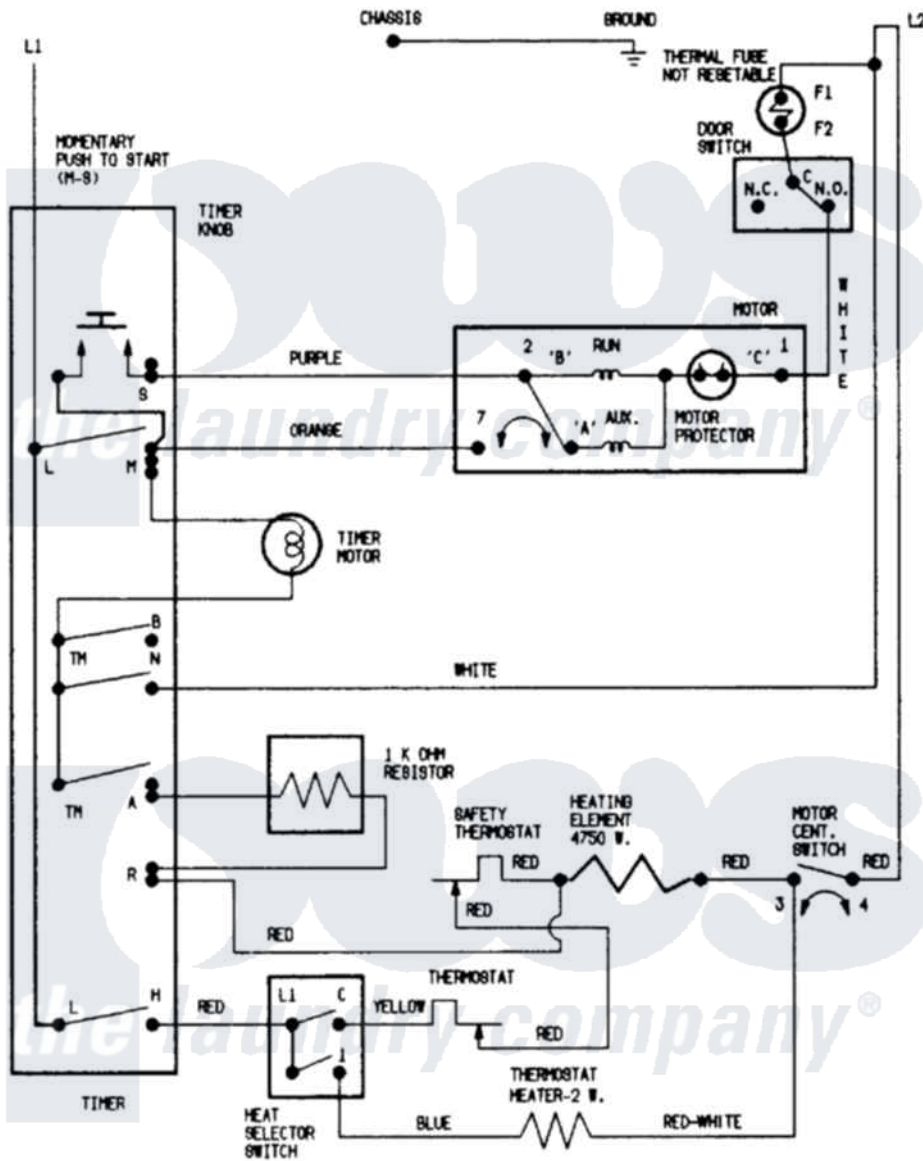

# Maytag LDE1000GGE 07 - WIRING INFORMATION

Maytag [Residential Maytag LDE1000GGE Dryer Parts](#) Parts Diagram 07 - WIRING INFORMATION  
 Click on the part number to view part

Item	Original Part Number	Replaced By	Status	Part Description
NI	15002038		Not Available	WIRING INFORMATION