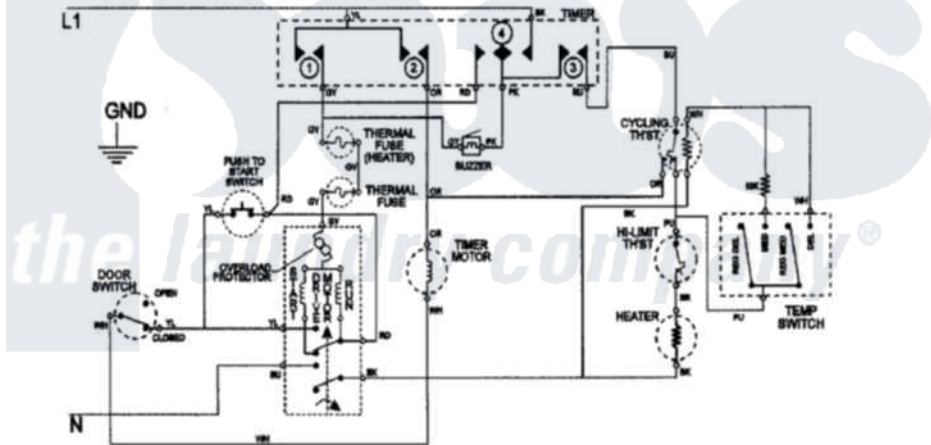

Maytag LDE8426GGE 08 - WIRING INFORMATION

WIRING	FUNCTION	REG. FABRICS	OFF	TIME DRY	OFF	PERMANENT PRESS	
1	YL-2V DRIVE MOTOR						PERMANENT PRESS
2	YL-2R TIMER MOTOR						PERMANENT PRESS
3	PK-2U HEATER						PERMANENT PRESS
4	PK-2L THERMAL FUSE (HEATER)						PERMANENT PRESS
	PK-2D BUZZER/SPEAKER						PERMANENT PRESS

**ON 1 SECOND EVERY 5 MINUTES

ELECTRICAL SCHEMATIC

Maytag [Residential Maytag LDE8426GGE Dryer Parts](#) Parts Diagram 08 - WIRING INFORMATION
 Click on the part number to view part

Item	Original Part Number	Replaced By	Status	Part Description
NI	15001997		Not Available	WIRING INFORMATION