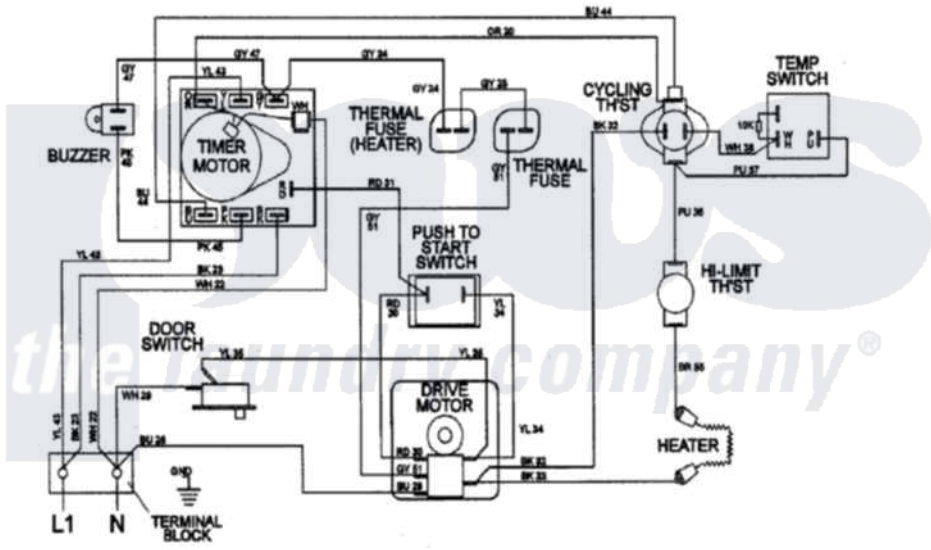

Maytag LDE8426GGE 08 - WIRING INFORMATION

WIRING	FUNCTION	REG. FABRICS	OFF	TIME DRY	OFF	PERMANENT PRESS	
1	YL-2V DRIVE MOTOR						PERMANENT PRESS
2	YL-2R TIMER MOTOR						PERMANENT PRESS
3	PK-2U HEATER						PERMANENT PRESS
4	PK-2L THERMAL FUSE (HEATER)						PERMANENT PRESS
	PK-2D BUZZER/SPEAKER						PERMANENT PRESS

**ON 1 SECOND EVERY 5 MINUTES

ELECTRICAL SCHEMATIC

Maytag [Residential Maytag LDE8426GGE Dryer Parts](#) Parts Diagram 08 - WIRING INFORMATION
 Click on the part number to view part

Item	Original Part Number	Replaced By	Status	Part Description
NI	15001997		Not Available	WIRING INFORMATION