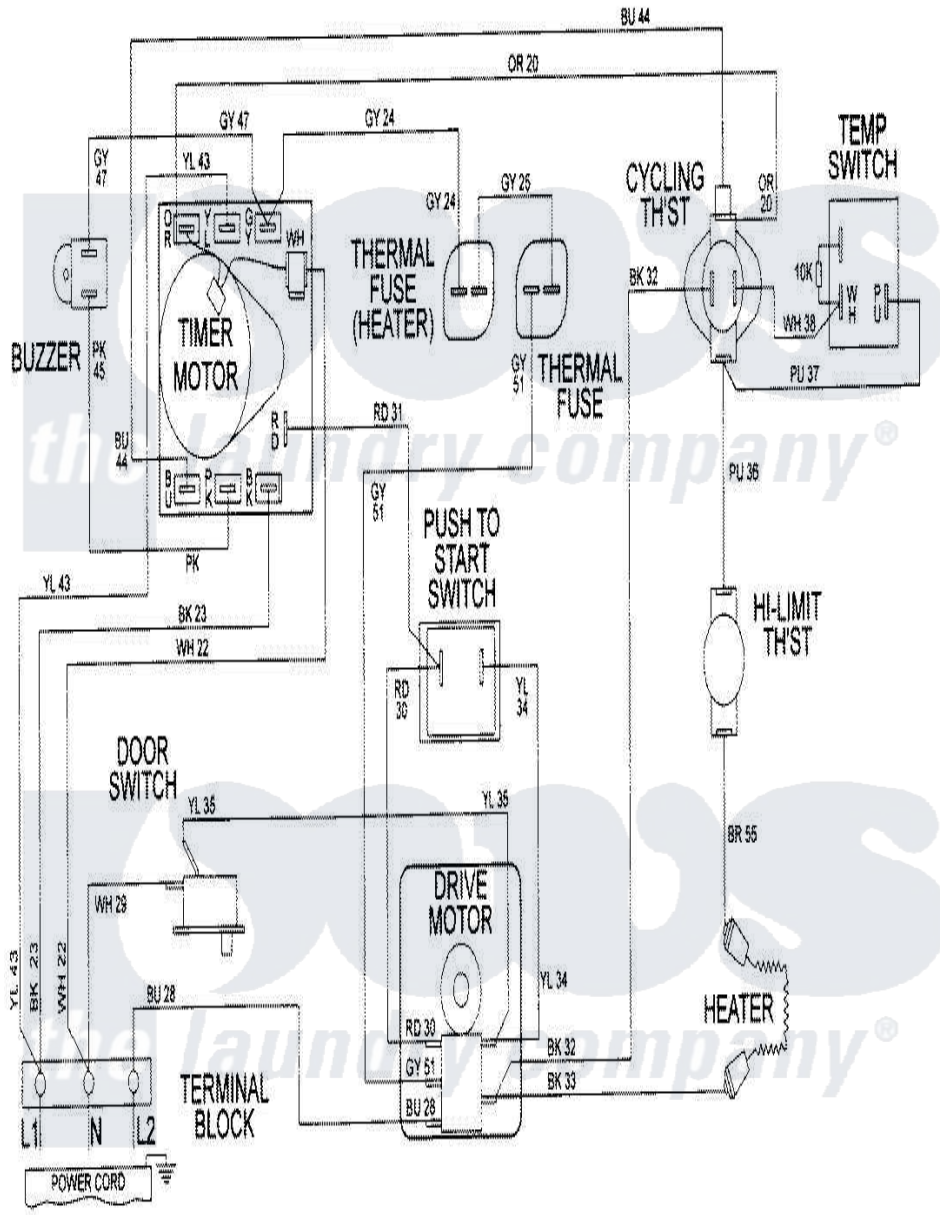

# Maytag LDE9306ADE 09 - WIRING INFORMATION

Maytag Residential Maytag LDE9306ADE Dryer Parts Parts Diagram 09 - WIRING INFORMATION  
 Click on the part number to view part

Item	Original Part Number	Replaced By	Status	Part Description
NI	15001977		Not Available	WIRING INFORMATION