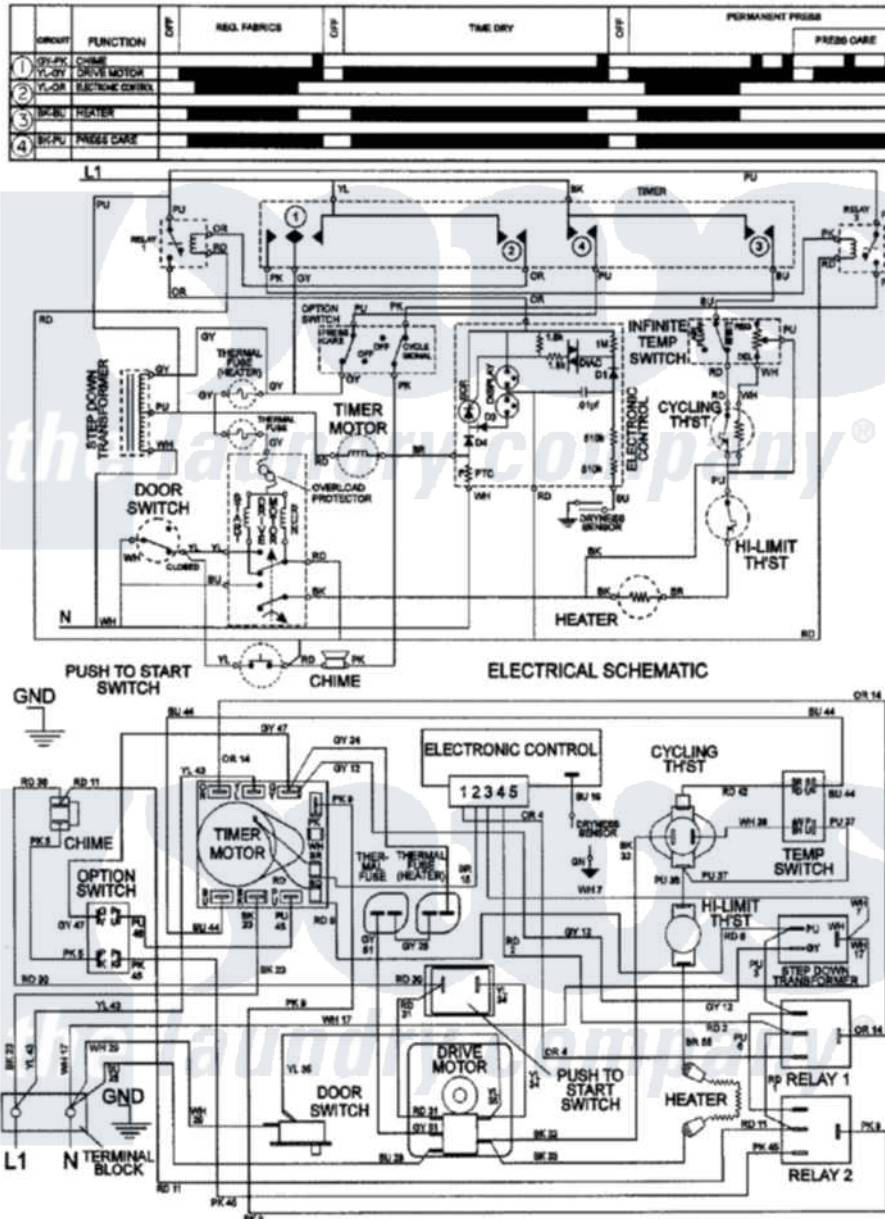

Maytag LDE9806GGE 08 - WIRING INFORMATION

Maytag [Residential Maytag LDE9806GGE Dryer Parts](#) Parts Diagram 08 - WIRING INFORMATION
 Click on the part number to view part

Item	Original Part Number	Replaced By	Status	Part Description
NI	15001998		Not Available	WIRING INFORMATION