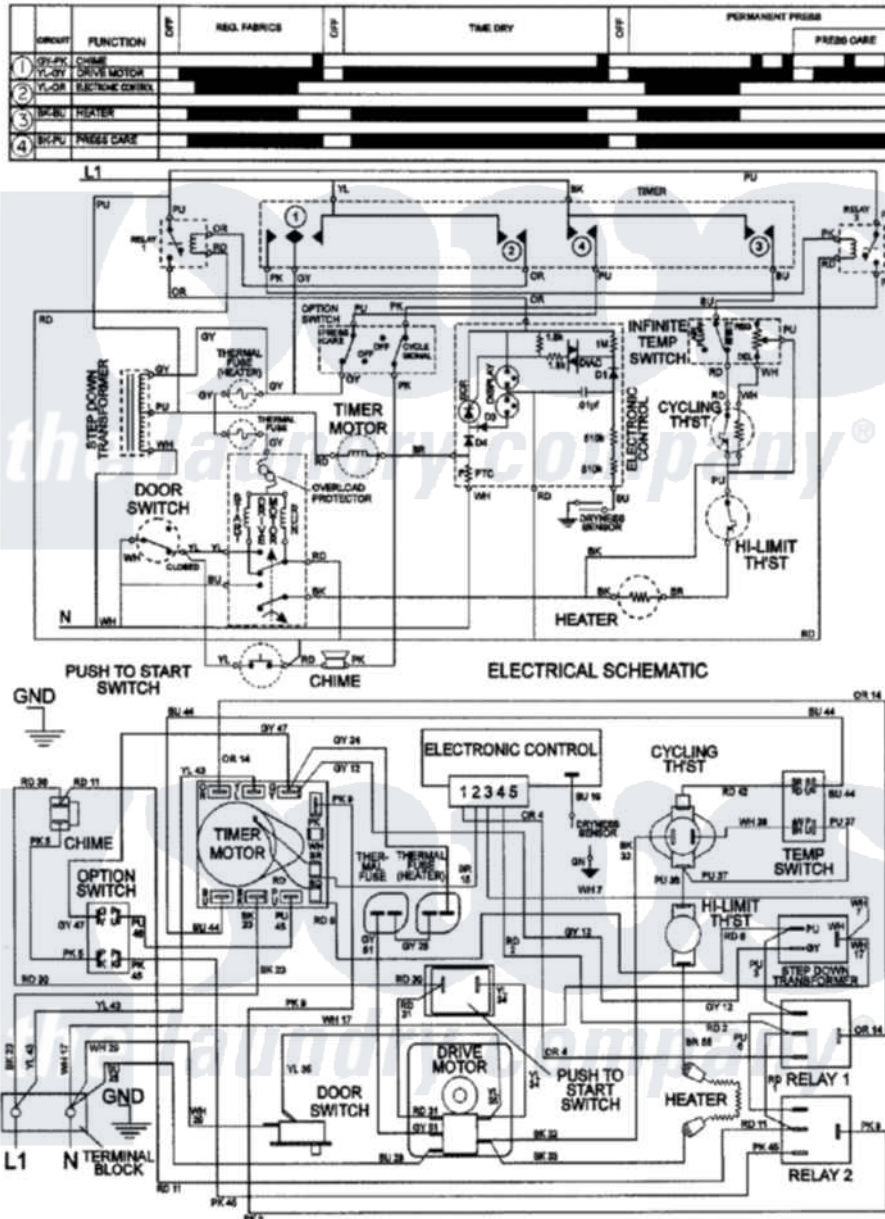

Maytag LDE9806GGE 09 - WIRING INFORMATION

Maytag [Residential Maytag LDE9806GGE Dryer Parts](#) Parts Diagram 09 - WIRING INFORMATION
 Click on the part number to view part

Item	Original Part Number	Replaced By	Status	Part Description
NI	15001998		Not Available	WIRING INFORMATION