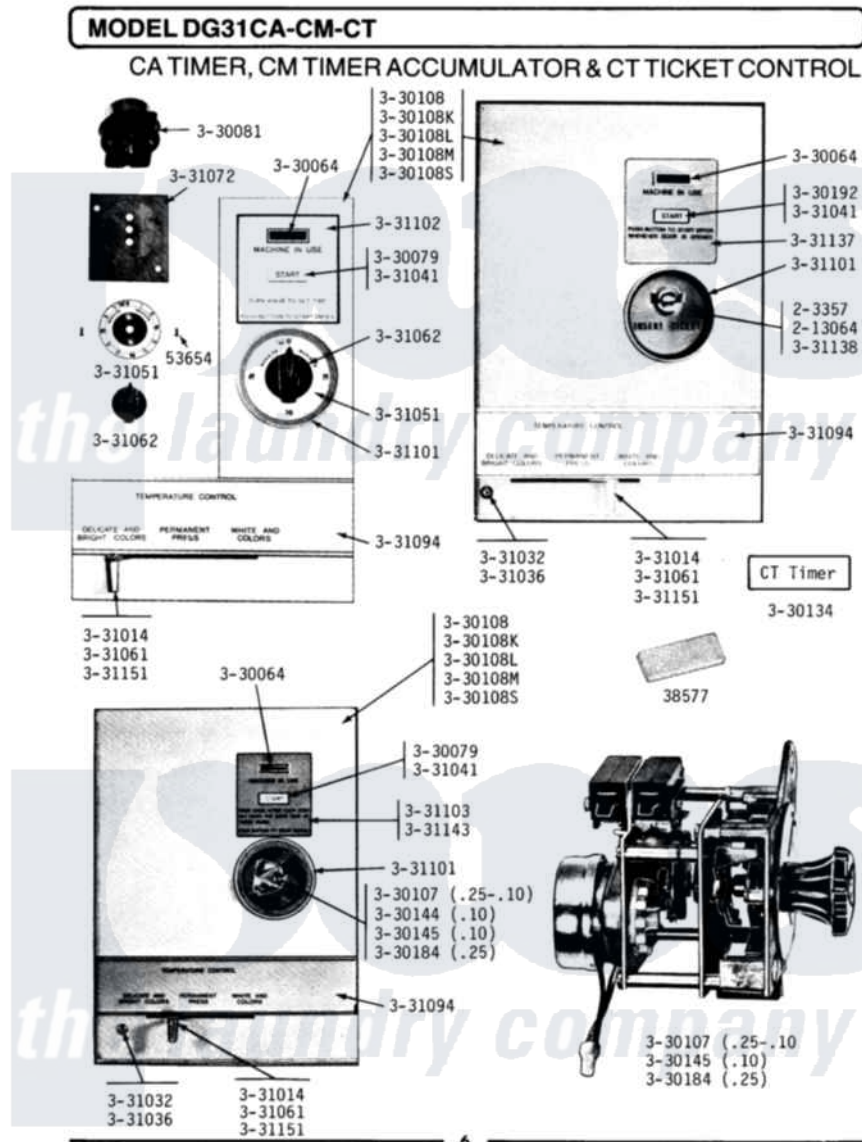

# Maytag LDG31CA 02 - TIMER ACCUMULATORS & TICKET CONTROL

Maytag Residential Maytag LDG31CA Dryer Parts Parts Diagram 02 - TIMER ACCUMULATORS & TICKET CONTROL  
Click on the part number to view part

Item	Original Part Number	Replaced By	Status	Part Description
001	NLA		Not Available	TOOL, ADJUST TIMING SWITCH
002	NLA		Not Available	SCREW, No.5-40 X 3/8
003	NLA		Not Available	PALNUT
004	NLA		Not Available	FRONT PLATE, TICKET CONTROL
005	<a href="#">Y330064</a>			Pilot Light
006	Y330079		Not Available	SWITCH, PUSH-TO-START
007	<a href="#">330081</a>			Timer - CA 60 Minutes
008	NLA		Not Available	PART NOT USED
009	NLA		Not Available	FRONT PANEL (WHT)
010	330108L		Not Available	FRONT PANEL-ALMOND
011	330108M		Not Available	FRONT PANEL-HARVEST WHEAT
012	NLA		Not Available	PART NOT USED
013	NLA		Not Available	MOUNTING PLATE (ACCUMULATOR)
014	Y330145		Not Available	CONTA ACCUMULATOR

014	<a href="#">330143</a>	Not Available	ASSEMBLY
015	<a href="#">330184</a>		Timer Accumulator-25
016	Y330192	Not Available	SWITCH, PUSH TO START
017	331014	<a href="#">8281196</a>	Screw
018	331032	<a href="#">61002031</a>	Screw, Handle
019	<a href="#">331036</a>		Washer-Front Panel Screws
020	<a href="#">331041</a>		Button-Push-To-Start Switch
021	NLA	Not Available	TIMER DIAL - CA 60 MINUTES
022	<a href="#">331061</a>		Knob For Temperature Contro
023	NLA	Not Available	KNOB, TIMER
024	NLA	Not Available	MOUNTING PLATE, TIMER
025	NLA	Not Available	TRIM BAR, UPPER PANEL
026	331101	Not Available	BEZEL FOR TIMER-ACCUMULATOR
027	NLA	Not Available	INSTRUCTION PLATE
028	NLA	Not Available	PART NOT USED
029	NLA	Not Available	PART NOT USED
030	NLA	Not Available	MOUNTING PLATE-TICKET CONT
031	NLA	Not Available	INSTRUCT LABEL - SINGLE COI
032	<a href="#">331151</a>		Lever-Temperature Control