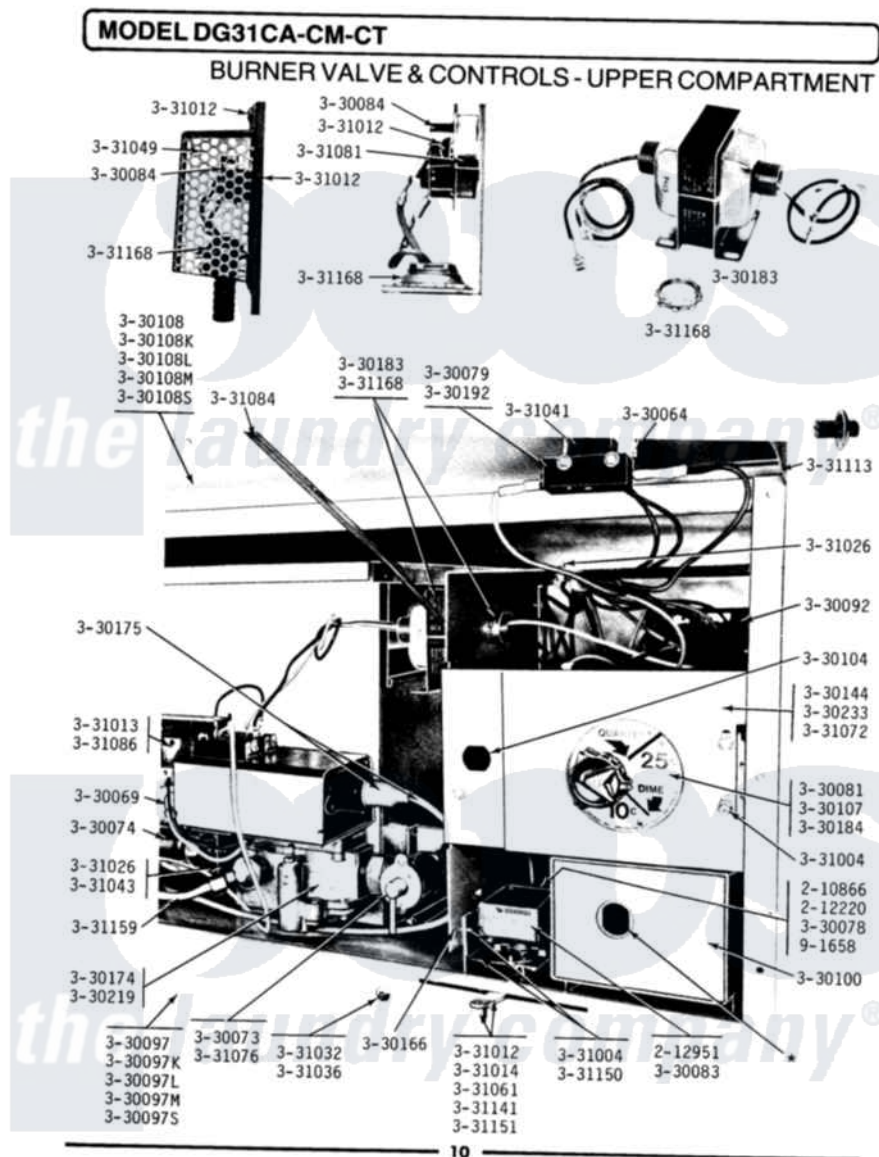

Maytag LDG31CA 05 - BURNER VALVE & CONTROLS-UPPER COMP.

Maytag Residential Maytag LDG31CA Dryer Parts Parts Diagram 05 - BURNER VALVE & CONTROLS-UPPER COMP. Click on the part number to view part

Item	Original Part Number	Replaced By	Status	Part Description
001	210866			Nut, Twin Speed
002	212220	213501		Screw, No.6-20 X 1-1/8 Inch
003	212951			Screw, No.6-32 X 1/4 Inch
004	Y330064			Pilot Light
005	NLA		Not Available	BURNER, MAIN
006	Y330073			Valve, Shut-Off
007	NLA		Not Available	MANIFOLD, MAIN BURNER
008	Y330078			Cool-Down Bypass Switch
009	Y330079		Not Available	SWITCH, PUSH-TO-START
010	330081			Timer - CA 60 Minutes
011	Y330083		Not Available	CONTROL, TEMPERATURE
012	330084			Thermostat, Hi-Limit
013	Y330092			Terminal Block
014	NLA		Not Available	FRONT PANEL (WHT)
015	NLA		Not Available	(ALM)
016	NLA		Not Available	(H. WHEAT)