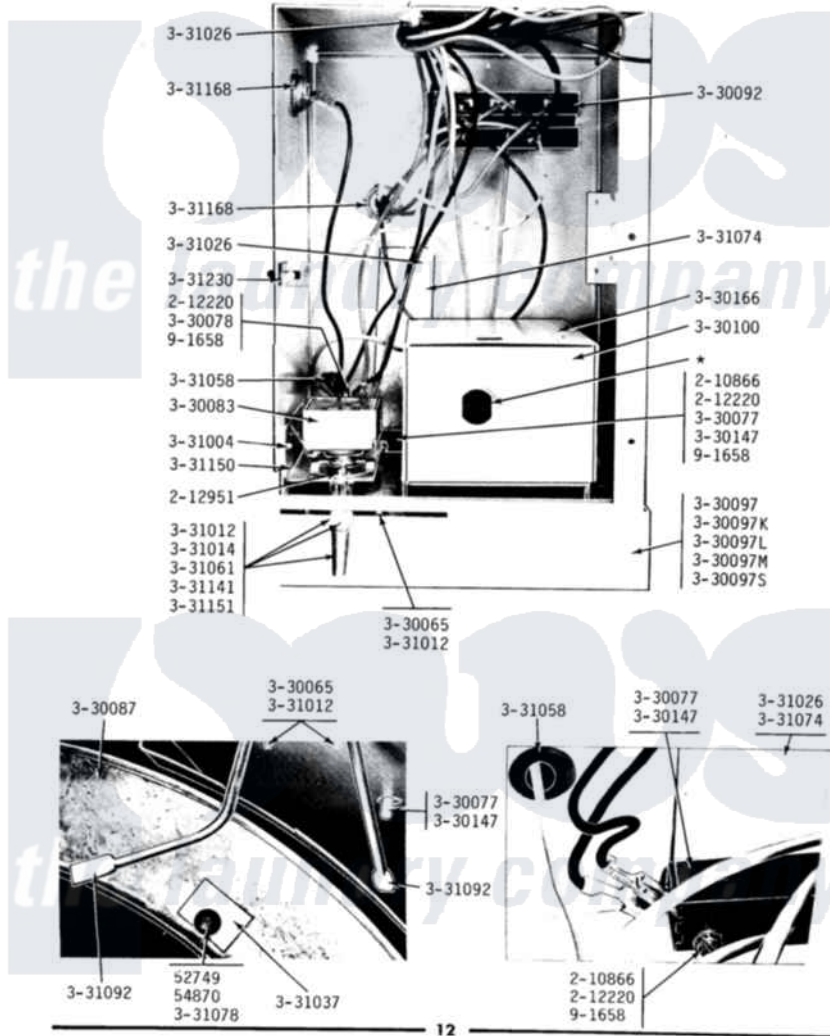

Maytag LDG31CA 06 - DOOR SWTCH, TEMP CNTRL, & TERMINAL BLOCK

MODEL DG31CA-CM-CT

DOOR SWITCH, TEMPERATURE CONTROL & TERMINAL BLOCK

12

Maytag Residential Maytag LDG31CA Dryer Parts Parts Diagram 06 - DOOR SWTCH, TEMP CNTRL, & TERMINAL BLOCK

Click on the part number to view part

Item	Original Part Number	Replaced By	Status	Part Description
001	Y052749	62739		Nut, Lock
002	NLA		Not Available	LOCK WASHER, 3/8 X 1/16
003	210866			Nut, Twin Speed
004	212220	213501		Screw, No.6-20 X 1-1/8 Inch
005	212951			Screw, No.6-32 X 1/4 Inch
006	NLA		Not Available	CLIP - ACTUATOR TO CABINET
007	Y330077			Door Switch
008	Y330078			Cool-Down Bypass Switch
009	Y330083		Not Available	CONTROL, TEMPERATURE
010	Y330087			Drum Assembly Complete
011	Y330092			Terminal Block
012	NLA		Not Available	FRONT PANEL-WHITE
013	NLA		Not Available	FRONT PANEL-ALMOND
014	NLA		Not Available	FRONT PANEL-HARVEST

014	NLA	Not Available	WHEAT
015	Y330100	Not Available	COIN BOX ASSEMBLY
016	Y330147		Part Not Used
017	NLA	Not Available	VAULT ASSEMBLY
018	NLA	Not Available	SCREW - BRACKET TO VAULT
019	331012	400022-1	Screw
020	331014	8281196	Screw
021	331026	90767	Screw, 8A X 3/8 HeX Washer Head Tapping
022	NLA	Not Available	SQUARE WASHER FOR DRUM ROD
023	331058		Grommet-Temp. Control Tubin
024	331061		Knob For Temperature Contro
025	NLA	Not Available	MOUNTING PLATE-DOOR SWITCH
026	NLA	Not Available	DRUM ROD
027	NLA	Not Available	ACTUATOR FOR DOOR SWITCH
028	NLA	Not Available	SCREW-TEMP CONTROL LEVER
029	NLA	Not Available	BRACKET-TEMPERATURE CONTROL
030	331151		Lever-Temperature Control
031	NLA	Not Available	NUT FOR CONDUIT
032	331230		Clip
033	NLA	Not Available	TWIN FASTENER WITH SCREWS