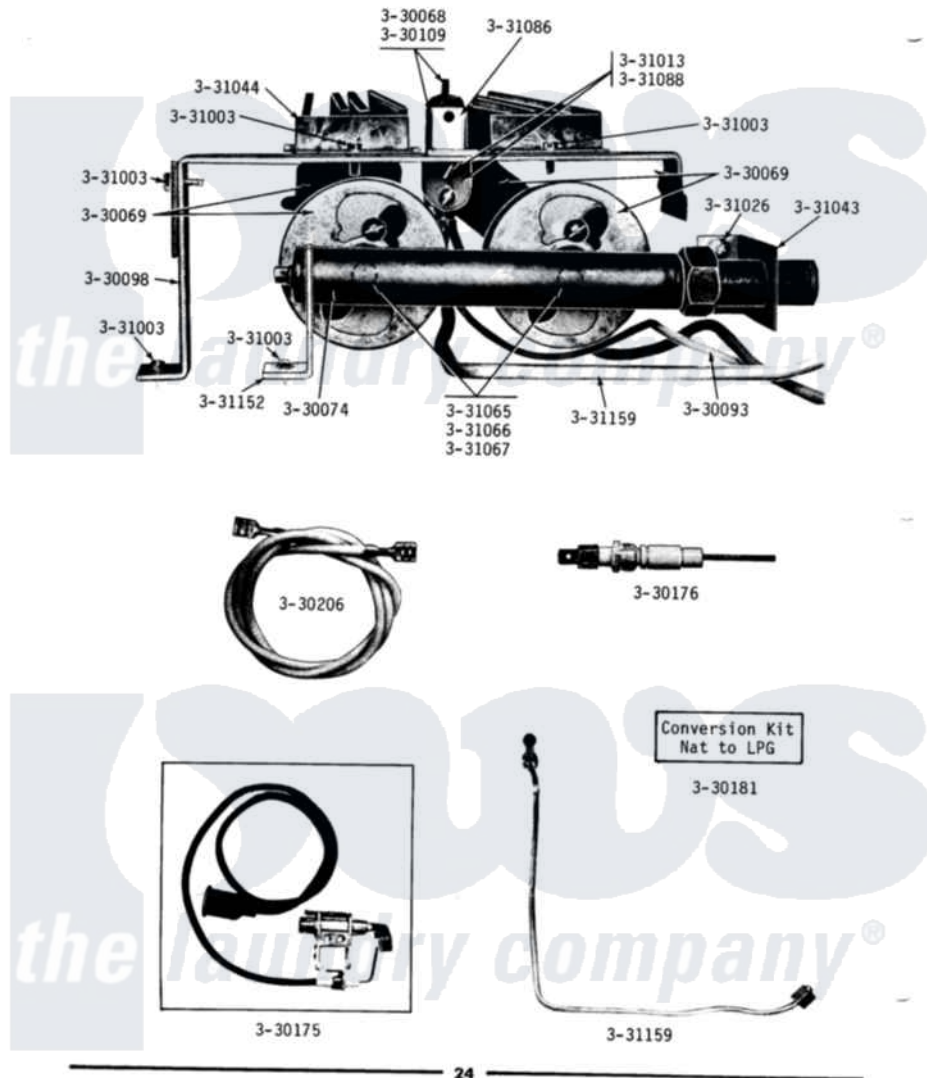

Maytag LDG31CA 08 - BURNER ASSEMBLY & COMPONENTS

MODEL DG31CA-CM-CT BURNER ASSEMBLY & COMPONENTS

Maytag [Residential Maytag LDG31CA Dryer Parts](#) Parts Diagram 08 - BURNER ASSEMBLY & COMPONENTS
 Click on the part number to view part

Item	Original Part Number	Replaced By	Status	Part Description
001	Y330068			Pilot Bumer - Nat.
002	NLA		Not Available	BURNER, MAIN
003	NLA		Not Available	MANIFOLD, MAIN BURNER
004	NLA		Not Available	THERMOCOUPLE----NA
005	NLA		Not Available	SUPPORT, BURNERS
006	NLA		Not Available	PILOT BURNER (LP)
007	Y330175			Pilot Bumer
008	Y330176			Sensing Probe
009	330181		Not Available	CONVERSION KIT-NAT. TO LPG
010	NLA		Not Available	PILOT ORIFICE - NAT
011	Y330195			Pilot Orifice - LPG
012	Y330206			Wire For Sensing Probe
013	331003	489483		Screw 10-32 X 1/2
014	331013	Y0300830		Screw No.10-32 X .375
015	331026	90767		Screw, 8A X 3/8 HeX Washer Head Tapping