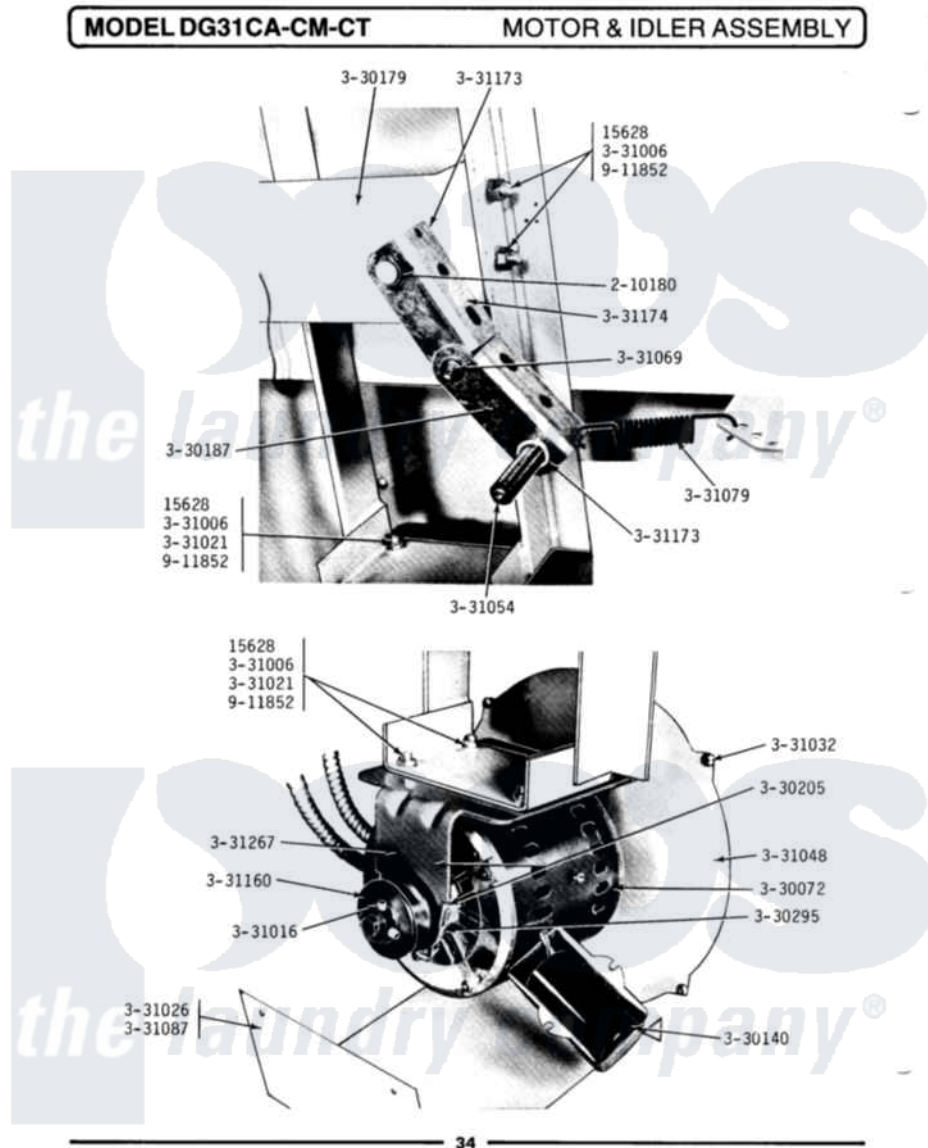

Maytag LDG31CA 13 - MOTOR & IDLER ASSEMBLY

Maytag [Residential Maytag LDG31CA Dryer Parts](#) Parts Diagram 13 - MOTOR & IDLER ASSEMBLY
 Click on the part number to view part

Item	Original Part Number	Replaced By	Status	Part Description
001	NLA		Not Available	BOLT, 5/16 X 3/4 HEX
002	210180		Not Available	RETAINING RING
003	Y330072		Not Available	MOTOR COMPLETE
004	NLA		Not Available	CAPICATOR
005	Y330179			Bracket And Pin
006	330187		Not Available	IDLER ARM ASSEMBLY WITH PIN
007	NLA		Not Available	INTERNAL MOTOR SWITCH
008	NLA		Not Available	MOTOR BASE W/CLAMPS
009	NLA		Not Available	MOTOR CLAMP
010	NLA		Not Available	NUT-DRUM SUPPORT BOLT, 5/16
011	NLA		Not Available	SET SCREW, MOTOR PULLEY
012	NLA		Not Available	WASHER - MOTOR SUPPORT BOLT
013	331026	90767		Screw, 8A X 3/8 HeX Washer Head Tapping

014	331032	61002031		Screw, Handle
015	331048		Not Available	COVER FOR BLOWER IMPELLER
016	331054			Grease Fitting - Pulley Pin
017	331069			Pivot Pin For Tension Arms
018	331079		Not Available	TENSION SPRING
019	NLA		Not Available	SHIELD, MOTOR
020	NLA		Not Available	SUPPORT, REAR COVER (LT)
021	NLA		Not Available	SUPPORT, REAR COVER (RT)
022	331160			Motor Pulley
023	331162	A55		Multiplus Dual Brand V Belt
024	331173		Not Available	WASHER
025	331174		Not Available	IDLER BRACKET
026	NLA		Not Available	MOTOR BRACKET
027	911852	486009		Lockwasher