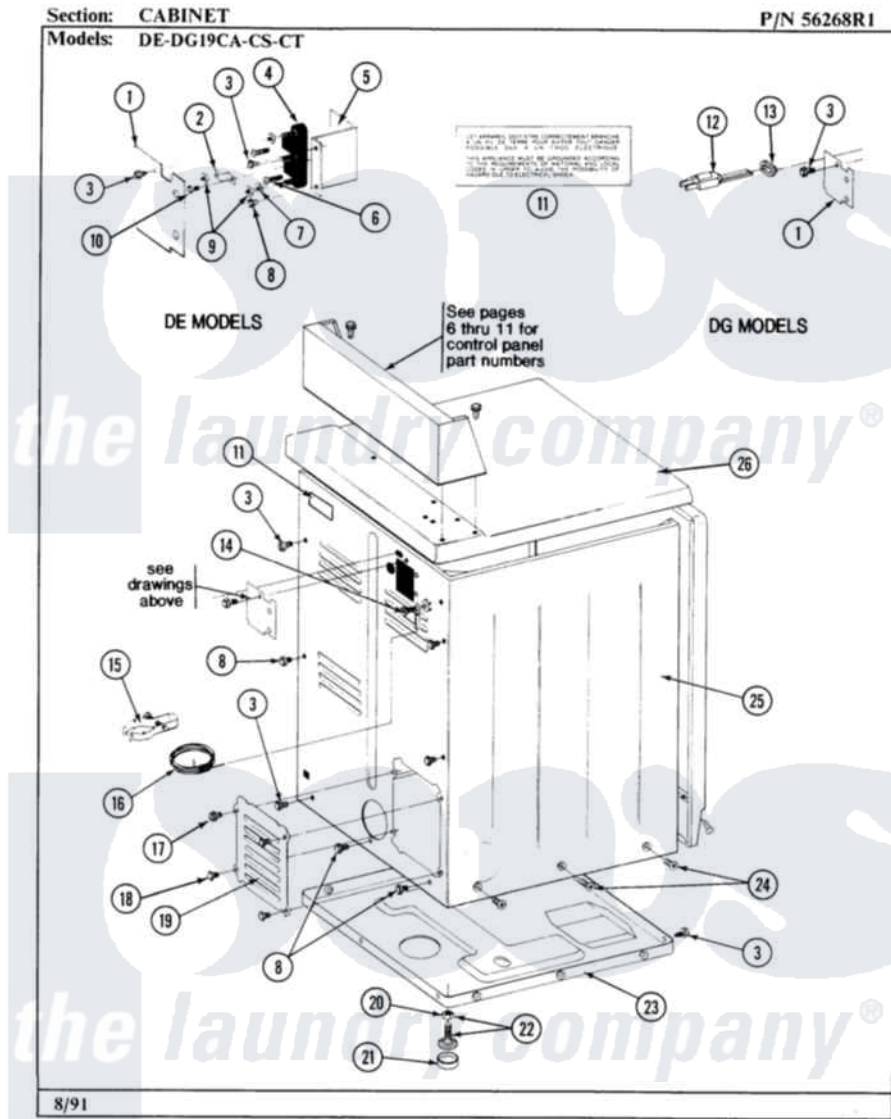

Maytag LDG31CA 14 - REAR VIEW

4

Maytag [Residential Maytag LDG31CA Dryer Parts](#) Parts Diagram 14 - REAR VIEW
Click on the part number to view part

Item	Original Part Number	Replaced By	Status	Part Description
001	Y052749	62739		Nut, Lock
002	NLA		Not Available	LEVELING LEG
003	Y330080		Not Available	SPIDER & SHAFT ASSEMBLY
004	331026	90767		Screw, 8A X 3/8 HeX Washer Head Tapping
005	331032	61002031		Screw, Handle
006	NLA		Not Available	WIRE NUT (6 USED)
007	331048		Not Available	COVER FOR BLOWER IMPELLER
008	331053			Damper
009	331054			Grease Fitting - Pulley Pin
010	NLA		Not Available	HINGE PIN, DAMPER
011	NLA		Not Available	GAS SUPPLY LINE-28 1/2 INCH
012	NLA		Not Available	DRUM ROD
013	NLA		Not Available	SHIELD, MOTOR
014	NLA		Not Available	SUPPORT, REAR COVER

014	NLA	Not Available	(LT)
015	NLA	Not Available	SUPPORT, REAR COVER (RT)
016	NLA	Not Available	BACK GUARD
017	911852	486009	Lockwasher