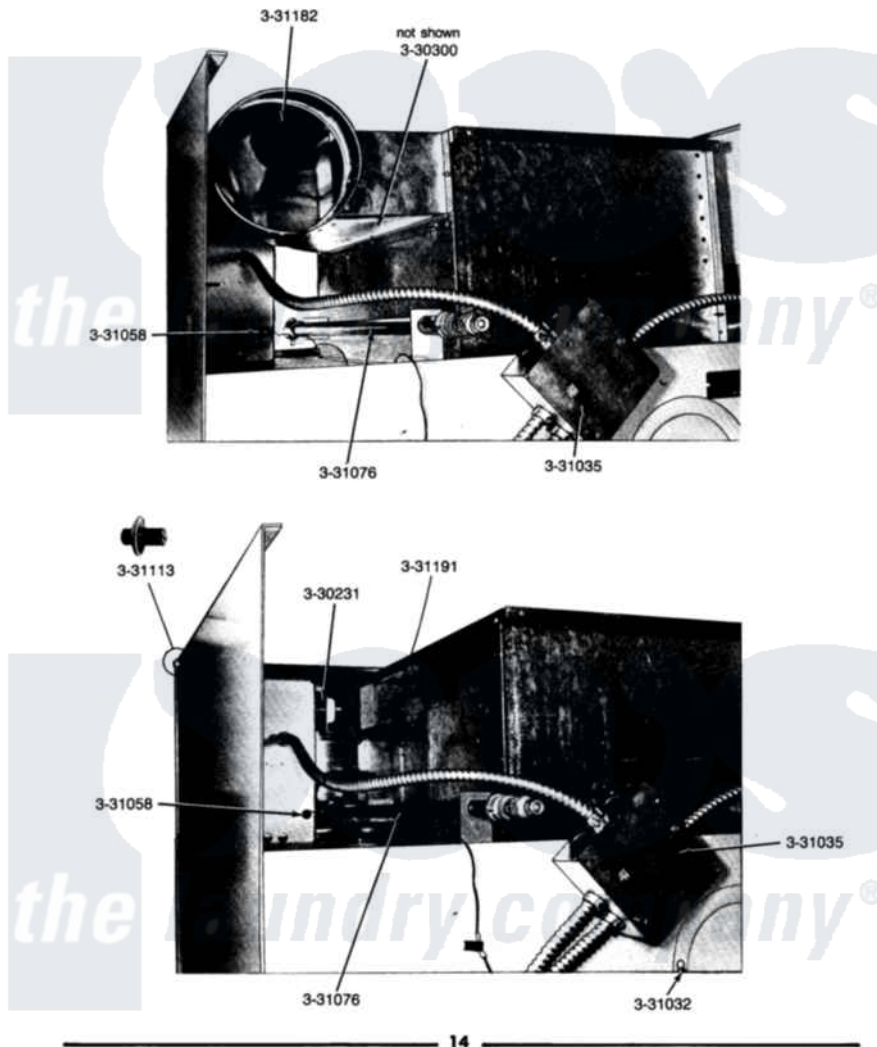

Maytag LDG33CA 06 - RECIRCULATION COMPONENTS

MODEL DG33CA-CM RECIRCULATION COMPONENTS - REAR VIEW

DG33CA SERIES 02 & DG33CMQ SERIES 03

Maytag Residential Maytag LDG33CA Dryer Parts Parts Diagram 06 - RECIRCULATION COMPONENTS
 Click on the part number to view part

Item	Original Part Number	Replaced By	Status	Part Description
001	Y330231			Transformer
002	Y330300			Safety Thermostat
003	331032	61002031		Screw, Handle
004	NLA		Not Available	WIRE NUT
005	331058			Grommet-Temp. Control Tubin
006	NLA		Not Available	GAS SUPPLY LINE-28 1/2 INCH
007	NLA		Not Available	HINGE RIVET
008	NLA		Not Available	RECIRCULATION BOOT
009	NLA		Not Available	DECAL-LIGHTING & CLEARANCE