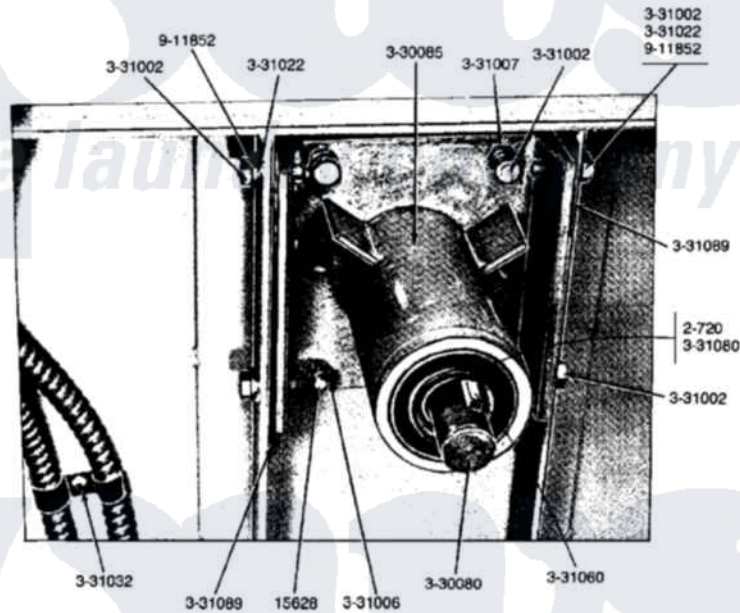

# Maytag LDG33CA 12 - DRUM BEARING SUPPORT ASSEMBLY

## MODEL DG33CA-CM DRUM BEARING SUPPORT ASSEMBLY

26

Maytag [Residential Maytag LDG33CA Dryer Parts](#) Parts Diagram 12 - DRUM BEARING SUPPORT ASSEMBLY  
Click on the part number to view part

Item	Original Part Number	Replaced By	Status	Part Description
001	NLA		Not Available	BOLT, 5/16 X 3/4 HEX
002	Y200720	<a href="#">22003441</a>		Bearing, Rear
003	Y330080		Not Available	SPIDER & SHAFT ASSEMBLY
004	<a href="#">Y330085</a>			Drum Support Housing
005	NLA		Not Available	BOLT FOR DRUM
006	NLA		Not Available	NUT-DRUM SUPPORT BOLT, 5/16
007	NLA		Not Available	NUT-DRUM SUPPORT BOLT, 3/8
008	NLA		Not Available	WASHER FOR DRUM SUPPORT
009	331032	<a href="#">61002031</a>		Screw, Handle
010	<a href="#">331060</a>			Key For Drum
011	331080		Not Available	SPACER FOR CENTER BEARING
012	<a href="#">331089</a>			Shim For Drum Rod
013	911852	<a href="#">486009</a>		Lockwasher