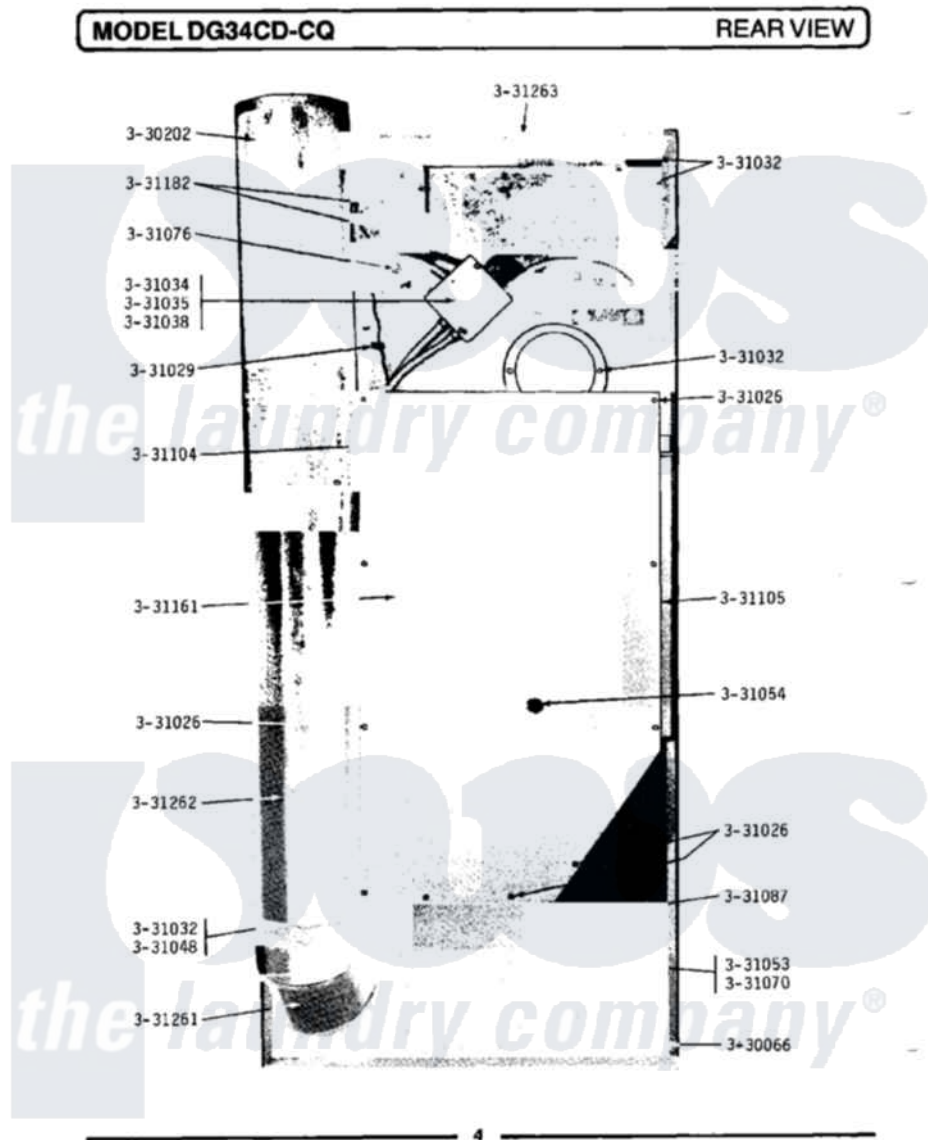

# Maytag LDG34CQ 02 - REAR VIEW

Maytag [Residential Maytag LDG34CQ Dryer Parts](#) Parts Diagram 02 - REAR VIEW  
 Click on the part number to view part

Item	Original Part Number	Replaced By	Status	Part Description
001	Y052749	<a href="#">62739</a>		Nut, Lock
002	Y054866	<a href="#">486009</a>		Lockwasher
003	NLA		Not Available	LEVELING LEG
004	Y330080		Not Available	SPIDER & SHAFT ASSEMBLY
005	<a href="#">Y330087</a>			Drum Assembly Complete
006	Y330202		Not Available	RECIRCULATION TEE ASSEMBLY
007	331026	<a href="#">90767</a>		Screw, 8A X 3/8 HeX Washer Head Tapping
008	NLA		Not Available	CLIP
009	331032	<a href="#">61002031</a>		Screw, Handle
010	NLA		Not Available	WIRE NUT
011	NLA		Not Available	WIRE NUT (6 USED)
012	NLA		Not Available	HINGE PIN FOR DAMPER
013	331048		Not Available	COVER FOR BLOWER IMPELLER
014	<a href="#">331053</a>			Damper

015	<a href="#">331054</a>		Grease Fitting - Pulley Pin
016	NLA	Not Available	HINGE PIN FOR DAMPER
017	NLA	Not Available	GAS SUPPLY LINE-28 1/2 INCH
018	NLA	Not Available	DRUM ROD
019	NLA	Not Available	SHIELD FOR MOTOR
020	NLA	Not Available	SUPPORT FOR REAR COVER-LEFT
021	NLA	Not Available	RIB, TUMBLER (ONLY)
022	NLA	Not Available	BACK GUARD
023	NLA	Not Available	RECIRCULATION BOOT
024	NLA	Not Available	ELBOW-90 DEGREE 8" DIAMETER
025	NLA	Not Available	PIPE - 8" DIAMETER
026	NLA	Not Available	TOP COVER FOR CABINET