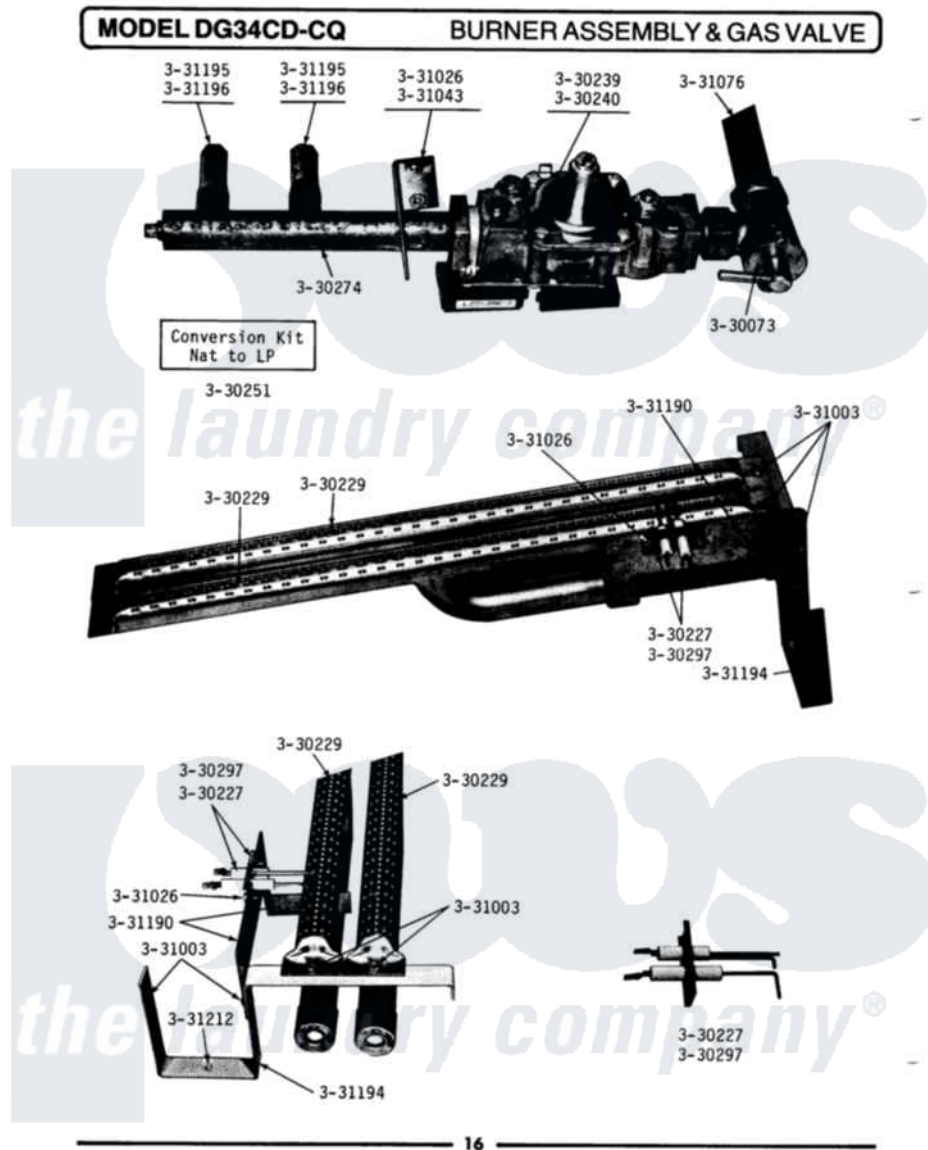

# Maytag LDG34CQ 08 - BURNER ASSEMBLY & GAS VALVE

16

Maytag Residential Maytag LDG34CQ Dryer Parts Parts Diagram 08 - BURNER ASSEMBLY & GAS VALVE  
 Click on the part number to view part

Item	Original Part Number	Replaced By	Status	Part Description
001	<a href="#">Y330073</a>			Valve, Shut-Off
002	NLA		Not Available	IGNITION ASSEMBLY
003	<a href="#">Y330229</a>			Burner Assembly
004	Y330239		Not Available	GAS VALVE - NAT
005	NLA		Not Available	GAS VALVE (LPG)
006	330249		Not Available	RETAINER FOR GAS VALVE
007	Y330250		Not Available	COIL ON GAS VALVE
008	NLA		Not Available	CONVERSION KIT (NAT.TO LPG)
009	NLA		Not Available	MANIFOLD FOR MAIN BURNER
010	331003	<a href="#">489483</a>		Screw 10-32 X 1/2
011	331026	<a href="#">90767</a>		Screw, 8A X 3/8 HeX Washer Head Tapping
012	NLA		Not Available	BRACKET FOR GAS CONTROL
013	NLA		Not Available	GAS SUPPLY LINE-28 1/2 INCH

014	NLA		Not Available	MOUNTING BRACKET
015	NLA		Not Available	BURNER SUPPORT BRACKET
016	NLA		Not Available	ORIFICE, MAIN BURNER-NAT.
017	NLA		Not Available	ORIFICE, MAIN BURNER (LPG)
018	331212	<a href="#">3390631</a>		Screw, 10-16 X 3/8
019	NLA		Not Available	HI-VOLT CABLE & IGNITER KIT