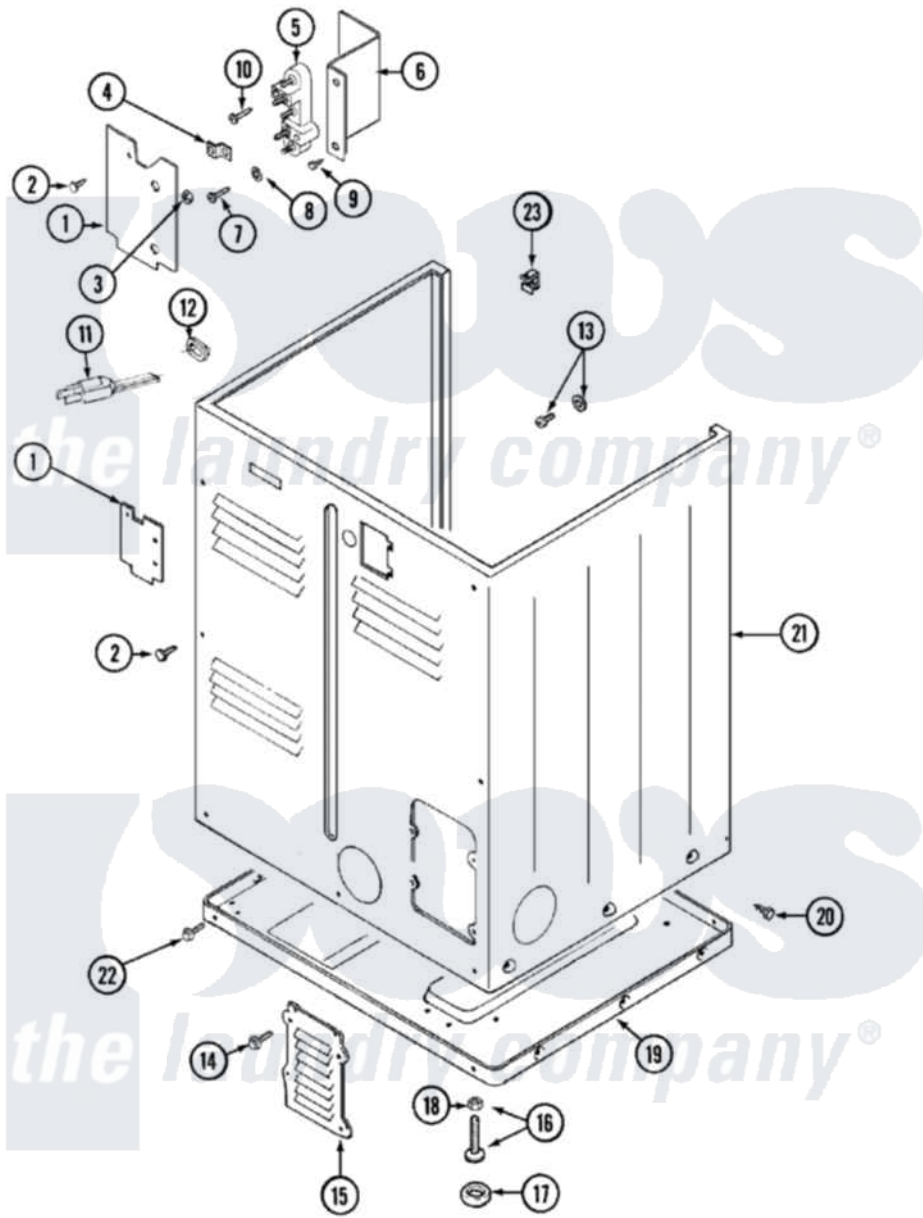

Maytag LDG5916AAM 02 - CABINET-REAR

Maytag [Residential Maytag LDG5916AAM Dryer Parts](#) Parts Diagram 02 - CABINET-REAR
 Click on the part number to view part

Item	Original Part Number	Replaced By	Status	Part Description
1	Y312905		Not Available	COVER, TERMINAL
2	Y313561			Screw---NA
11	33001246		Not Available	CORD, POWER
12	211881			Grommet, Cord Part Not Used-Gas Models Only
13	303846	22003781		Screw, Ground Strap
14	216423	3370225		Screw
15	Y312951		Not Available	ACCESS COVER, BACK
16	Y305086			Adjustable Leg And Nut
17	Y314137			Foot, Rubber
18	Y052740	62739		Nut, Lock
19	Y303361		Not Available	BASE ASSY. (UPPER & LOWER)
20	213007			Xfor Cabinet See Cabinet, Back
21	33001160		Not Available	CABINET (ALM)
22	Y313561			Screw---NA