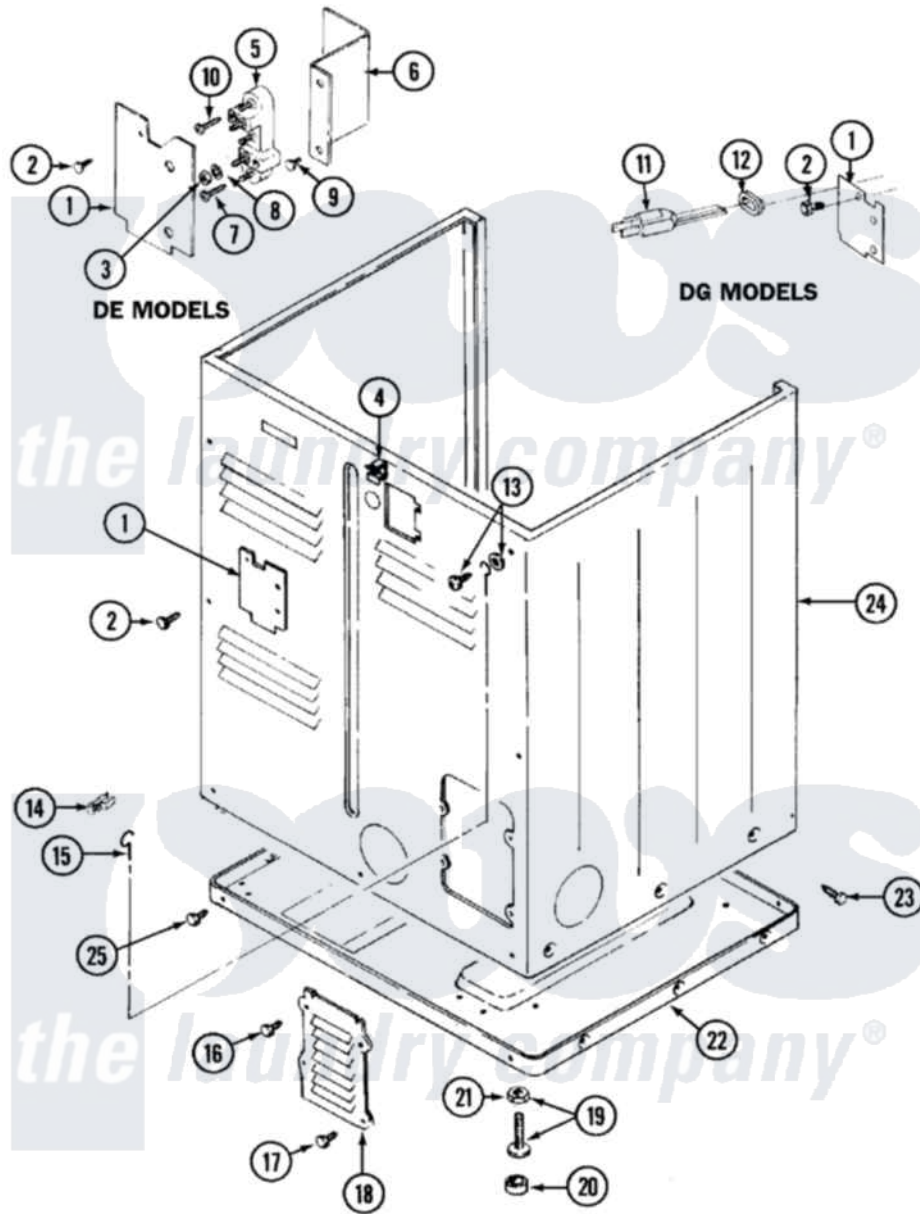

Maytag LDG7304AGL 01 - CABINET-REAR

Maytag [Residential Maytag LDG7304AGL Dryer Parts](#) Parts Diagram 01 - CABINET-REAR
 Click on the part number to view part

Item	Original Part Number	Replaced By	Status	Part Description
1	Y312905		Not Available	COVER, TERMINAL
2	Y313561			Screw---NA
4	Y310376			Clip, Door Switch Harness
11	33001285		Not Available	CORD, POWER
12	216183			Grommet, Cord Export
13	303846	22003781		Screw, Ground Strap
14	301548			Clamp, Ground Wire
15	204807			Ground Wire, Supp. Plte To Top Cover
16	Y313559			Screw
17	211294	90767		Screw, 8A X 3/8 HeX Washer Head Tapping
18	Y312951		Not Available	ACCESS COVER, BACK
19	Y305086			Adjustable Leg And Nut
20	Y314137			Foot, Rubber
21	Y052740	62739		Nut, Lock
22	Y302361		Not Available	BASE ASSY. (UPPER &