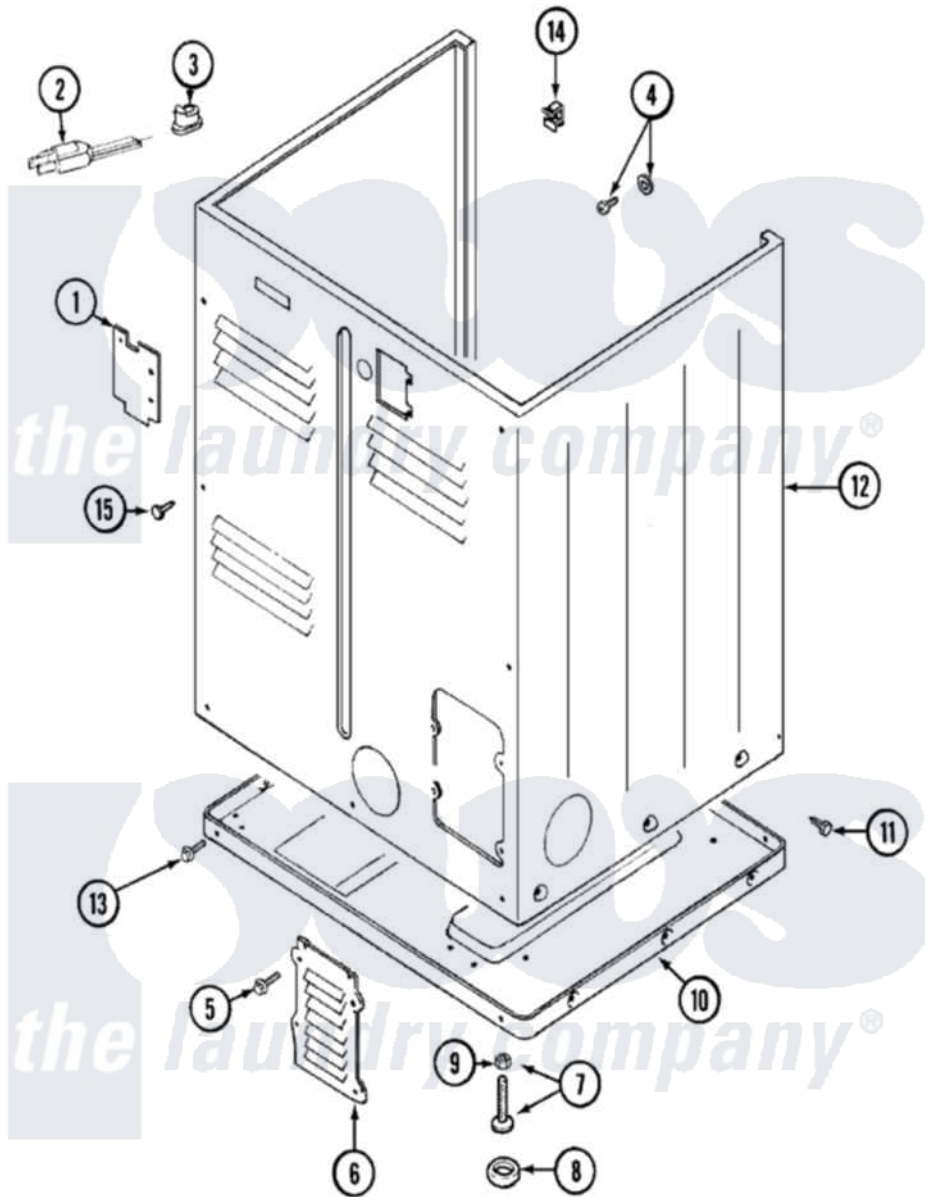

# Maytag LDG8406AAM 02 - CABINET-REAR

Maytag [Residential Maytag LDG8406AAM Dryer Parts](#) Parts Diagram 02 - CABINET-REAR  
 Click on the part number to view part

Item	Original Part Number	Replaced By	Status	Part Description
1	Y312905		Not Available	COVER, TERMINAL
2	33001246		Not Available	CORD, POWER
3	<a href="#">211881</a>			Grommet, Cord Part Not Used-Gas Models Only
4	303846	<a href="#">22003781</a>		Screw, Ground Strap
5	216423	<a href="#">3370225</a>		Screw
6	Y312951		Not Available	ACCESS COVER, BACK
7	<a href="#">Y305086</a>			Adjustable Leg And Nut
8	<a href="#">Y314137</a>			Foot, Rubber
9	Y052740	<a href="#">62739</a>		Nut, Lock
10	Y303361		Not Available	BASE ASSY. (UPPER & LOWER)
11	<a href="#">213007</a>			Xfor Cabinet See Cabinet, Back
12	33001160		Not Available	CABINET (ALM)
13	<a href="#">Y313561</a>			Screw----NA
"	Y310632	<a href="#">1163839</a>		Screw