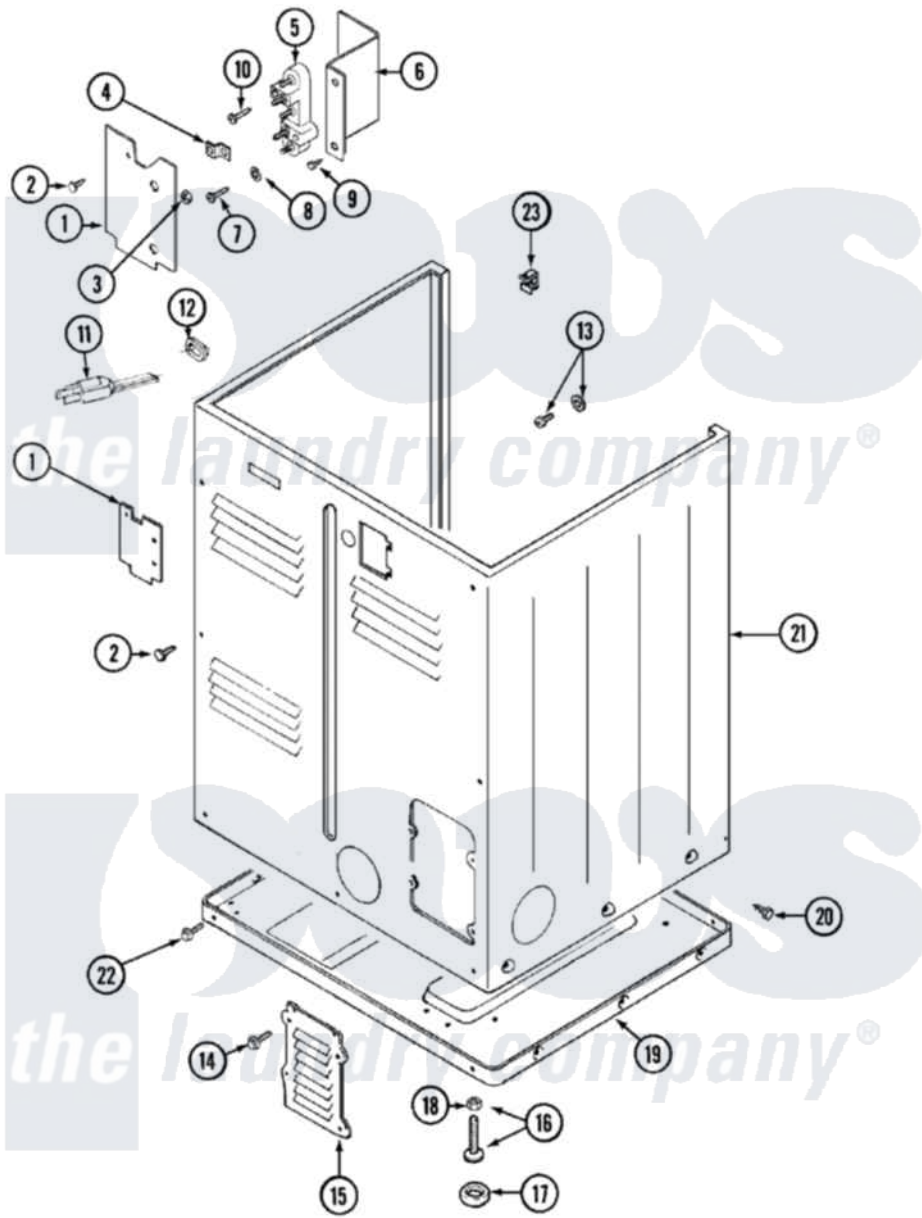

# Maytag LDG8426AGE 02 - CABINET-REAR

Maytag [Residential Maytag LDG8426AGE Dryer Parts](#) Parts Diagram 02 - CABINET-REAR  
 Click on the part number to view part

Item	Original Part Number	Replaced By	Status	Part Description
1	Y312905		Not Available	COVER, TERMINAL
2	<a href="#">Y313561</a>			Screw----NA
11	33001285		Not Available	CORD, POWER
12	<a href="#">216183</a>			Grommet, Cord Export
13	303846	<a href="#">22003781</a>		Screw, Ground Strap
14	216423	<a href="#">3370225</a>		Screw
15	Y312951		Not Available	ACCESS COVER, BACK
16	<a href="#">Y305086</a>			Adjustable Leg And Nut
17	<a href="#">Y314137</a>			Foot, Rubber
18	Y052740	<a href="#">62739</a>		Nut, Lock
19	Y303361		Not Available	BASE ASSY. (UPPER & LOWER)
20	<a href="#">213007</a>			Xfor Cabinet See Cabinet, Back
21	33001159	<a href="#">33001327</a>		Cabinet
22	<a href="#">Y313561</a>			Screw----NA
"	Y310632	<a href="#">1163839</a>		Screw